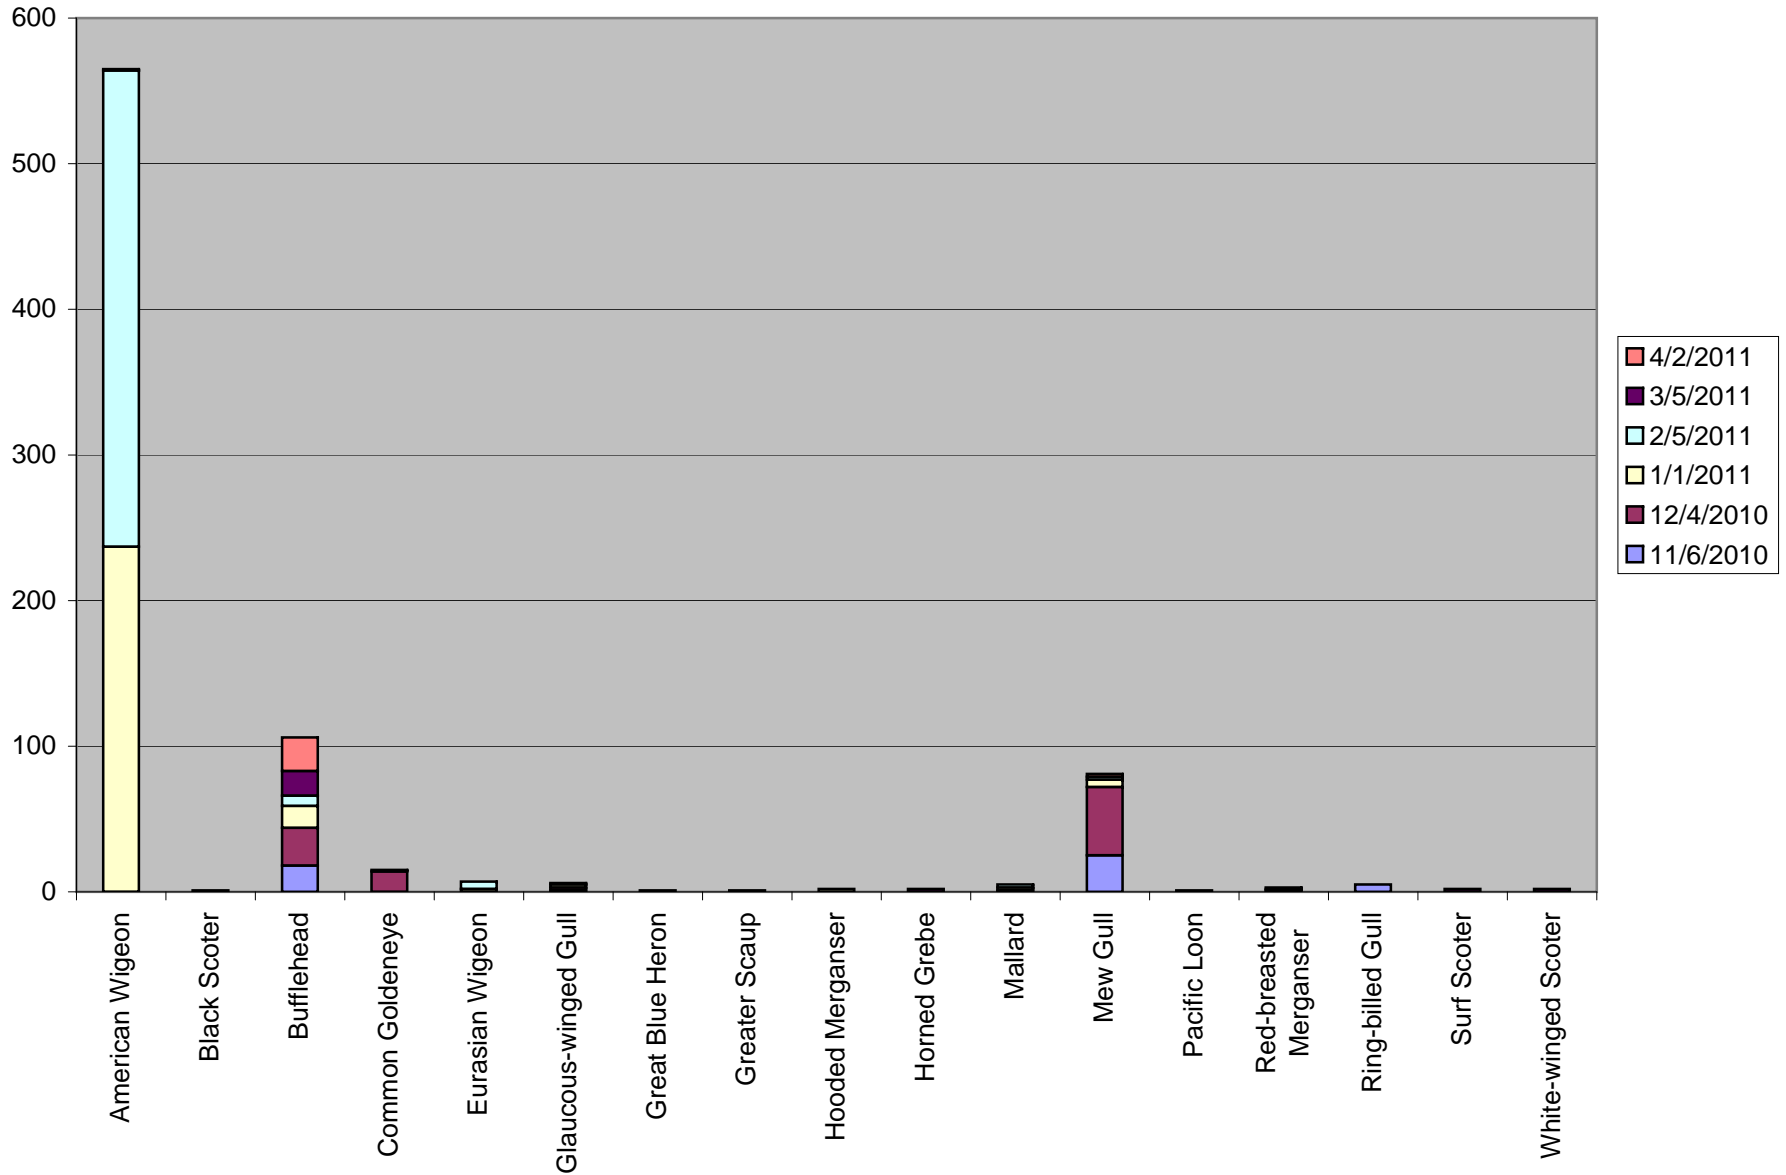

PSSS Site - Tolmie State Park

Puget Sound Seabird Survey  
 October 2010 - April 2011  
[www.seabirdsurvey.org](http://www.seabirdsurvey.org)

Total number of birds by species recorded at site during survey season. Sightings color-coded by month.  
 Species without counts were a. beyond the 300m survey boundary b. in flight and/or c. seen after the completion of the survey.