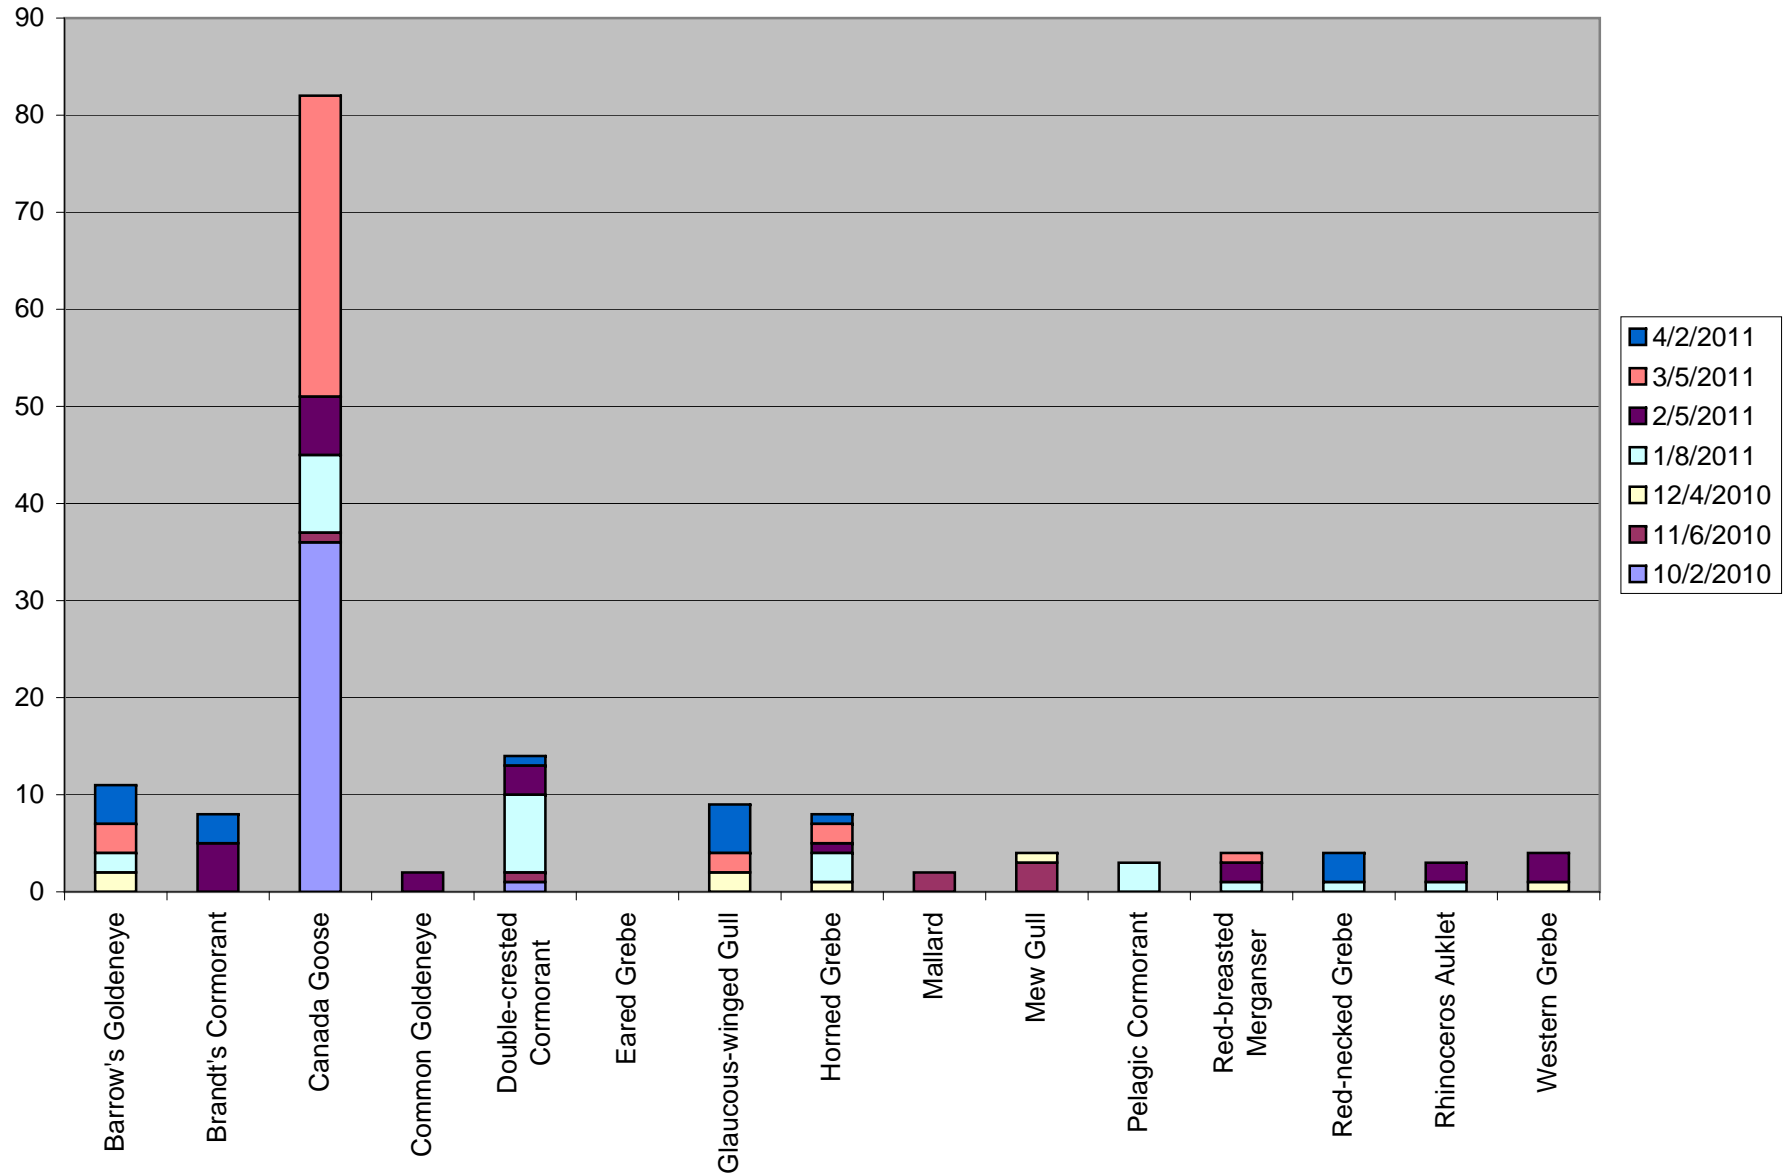

PSSS Site - Thea's Park

Puget Sound Seabird Survey  
 October 2010 - April 2011  
[www.seabirdsurvey.org](http://www.seabirdsurvey.org)

Total number of birds by species recorded at site during survey season. Sightings color-coded by month. Species without counts were a. beyond the 300m survey boundary b. in flight and/or c. seen after the completion of the survey.