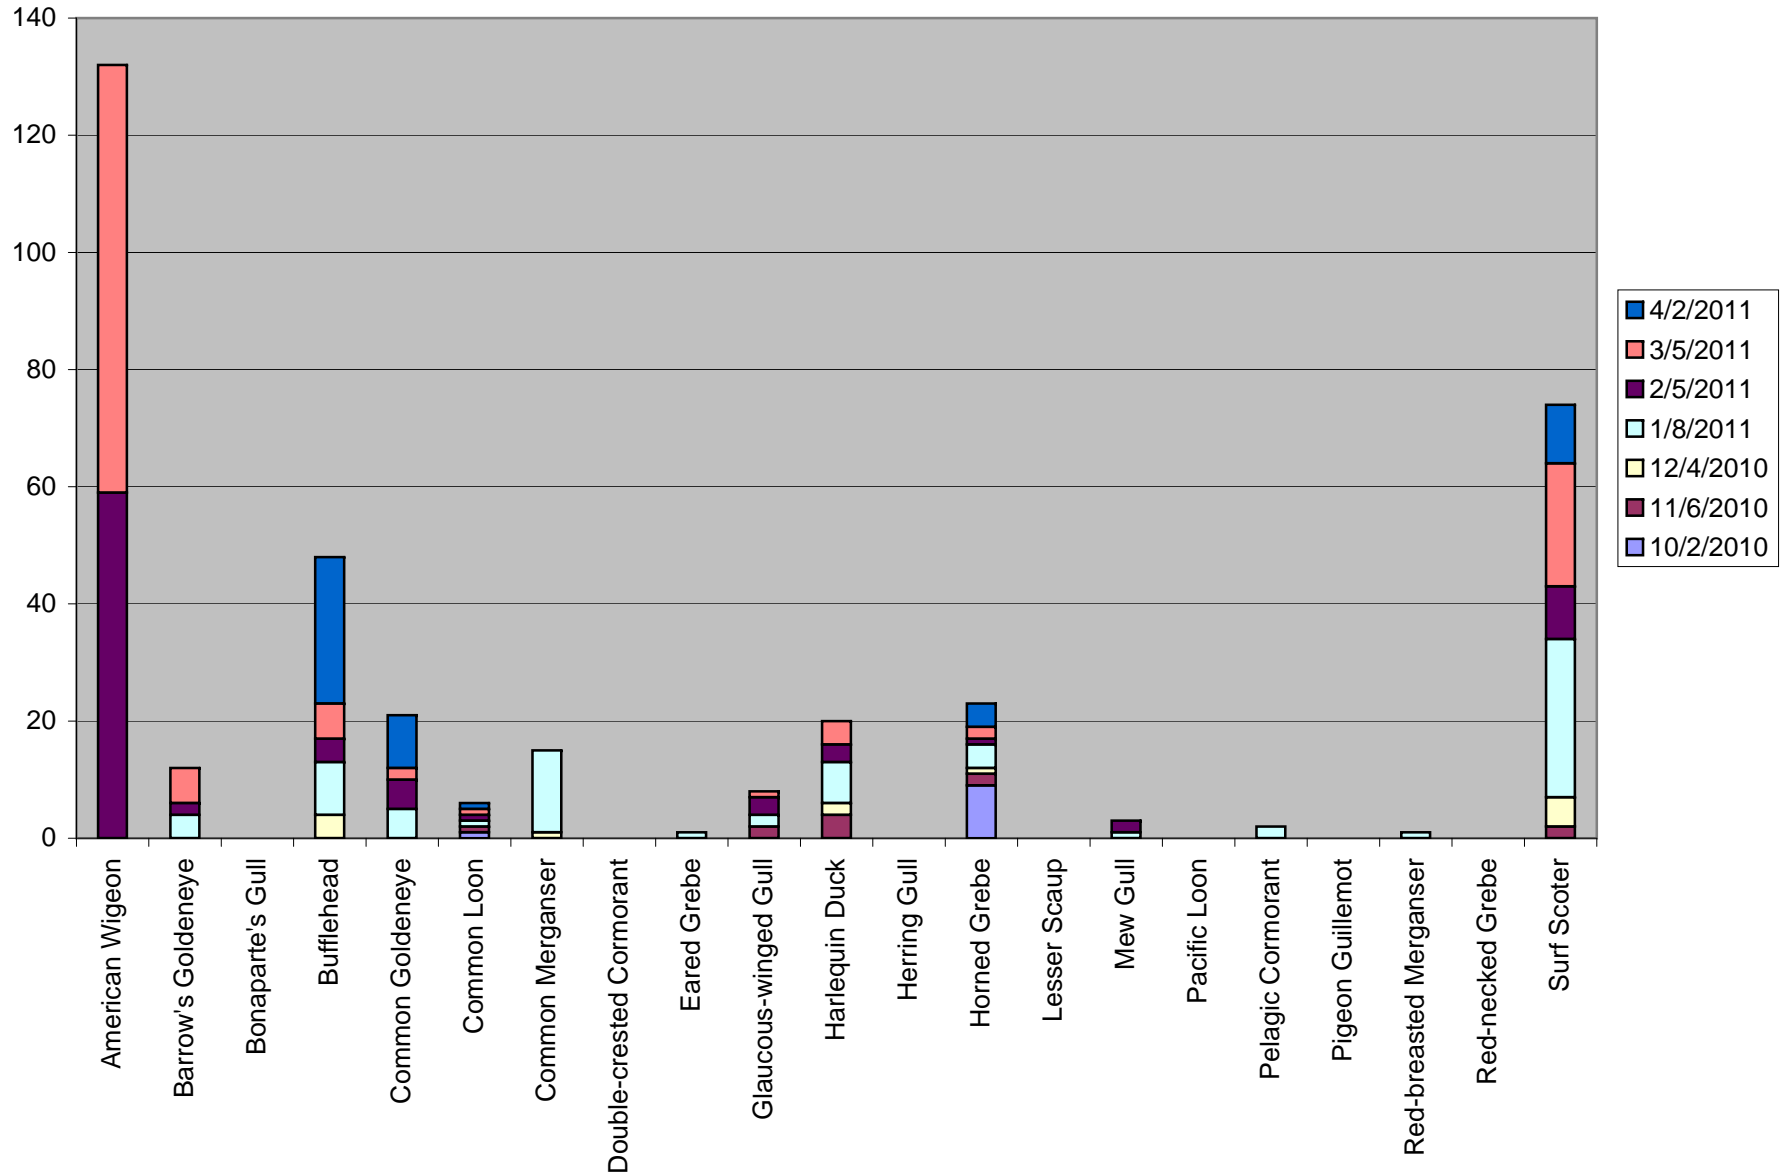

PSSS Site - Penrose State Park

Puget Sound Seabird Survey
 October 2010 - April 2011
www.seabirdsurvey.org

Total number of birds by species recorded at site during survey season. Sightings color-coded by month. Species without counts were a. beyond the 300m survey boundary b. in flight and/or c. seen after the completion of the survey.