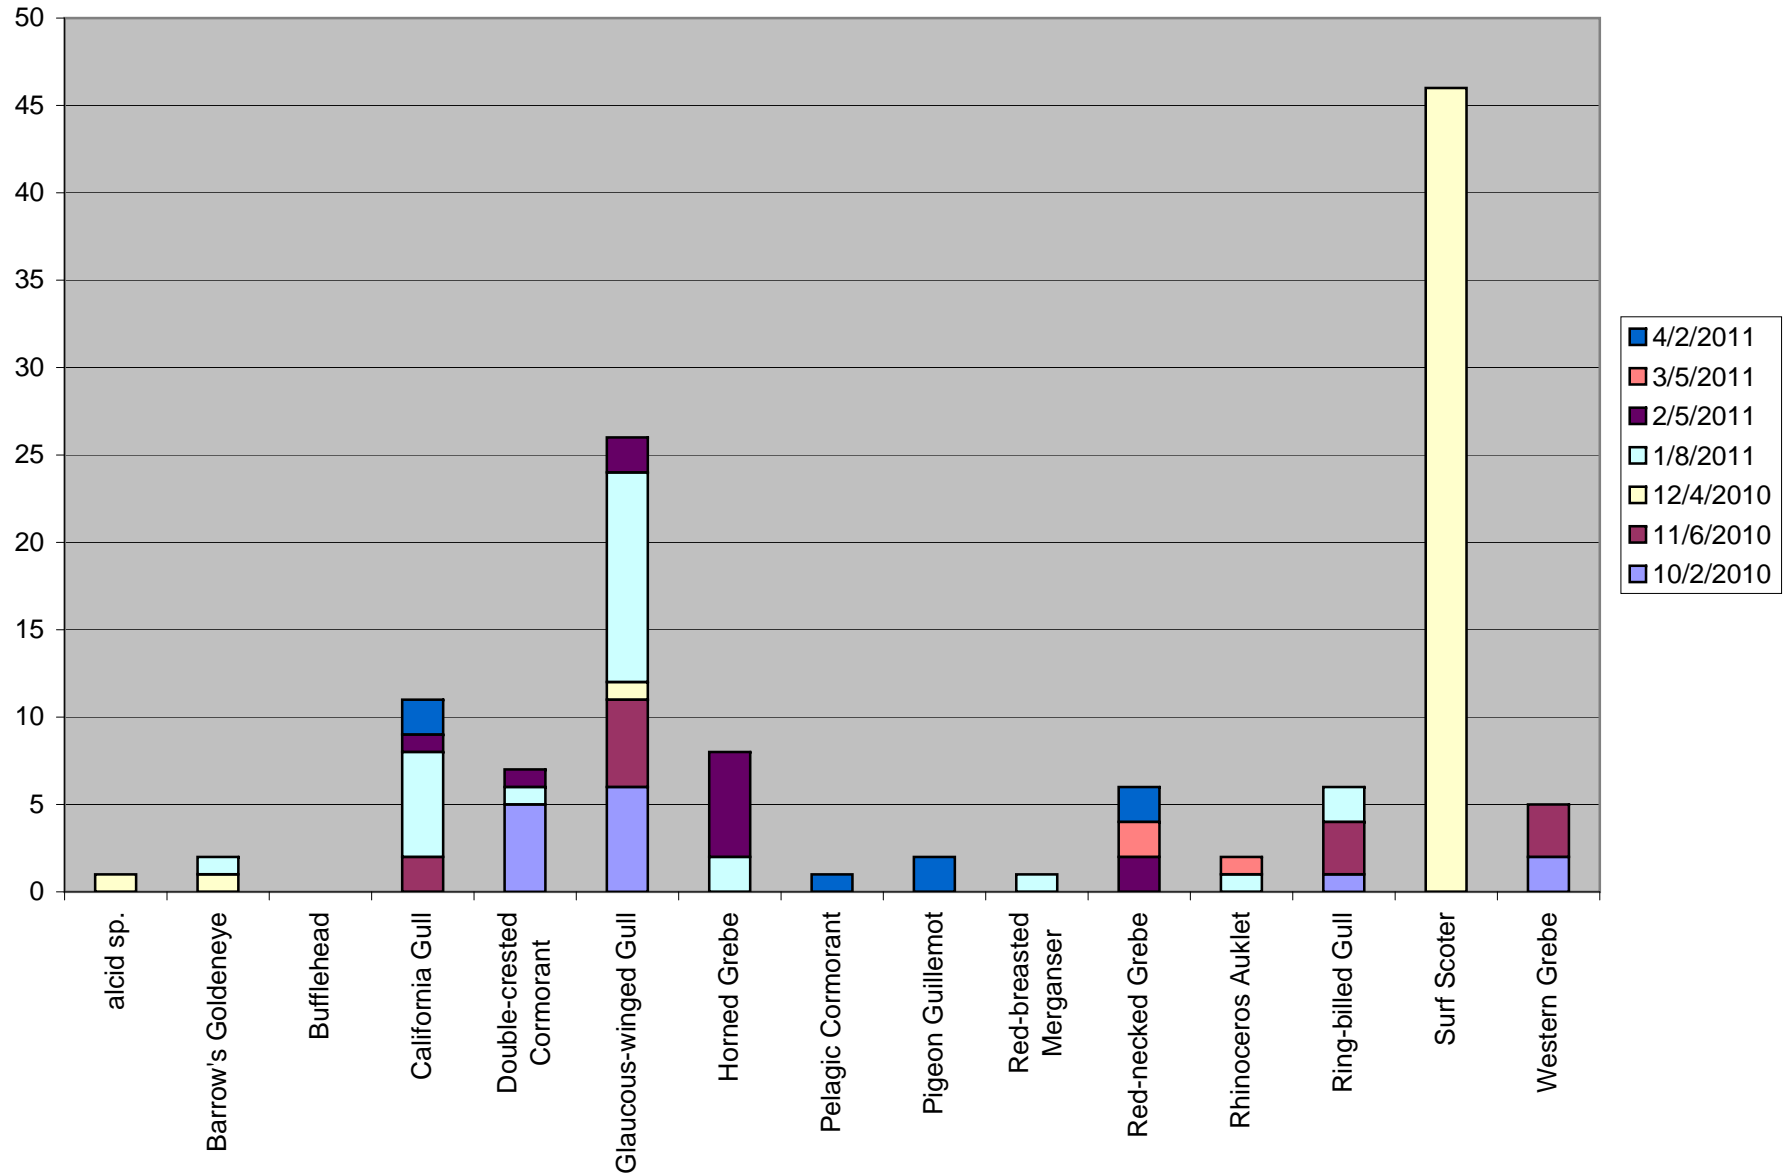

PSSS Site - Mukilteo State Park

Puget Sound Seabird Survey
 October 2010 - April 2011
www.seabirdsurvey.org

Total number of birds by species recorded at site during survey season. Sightings color-coded by month.
 Species without counts were a. beyond the 300m survey boundary b. in flight and/or c. seen after the completion of the survey.