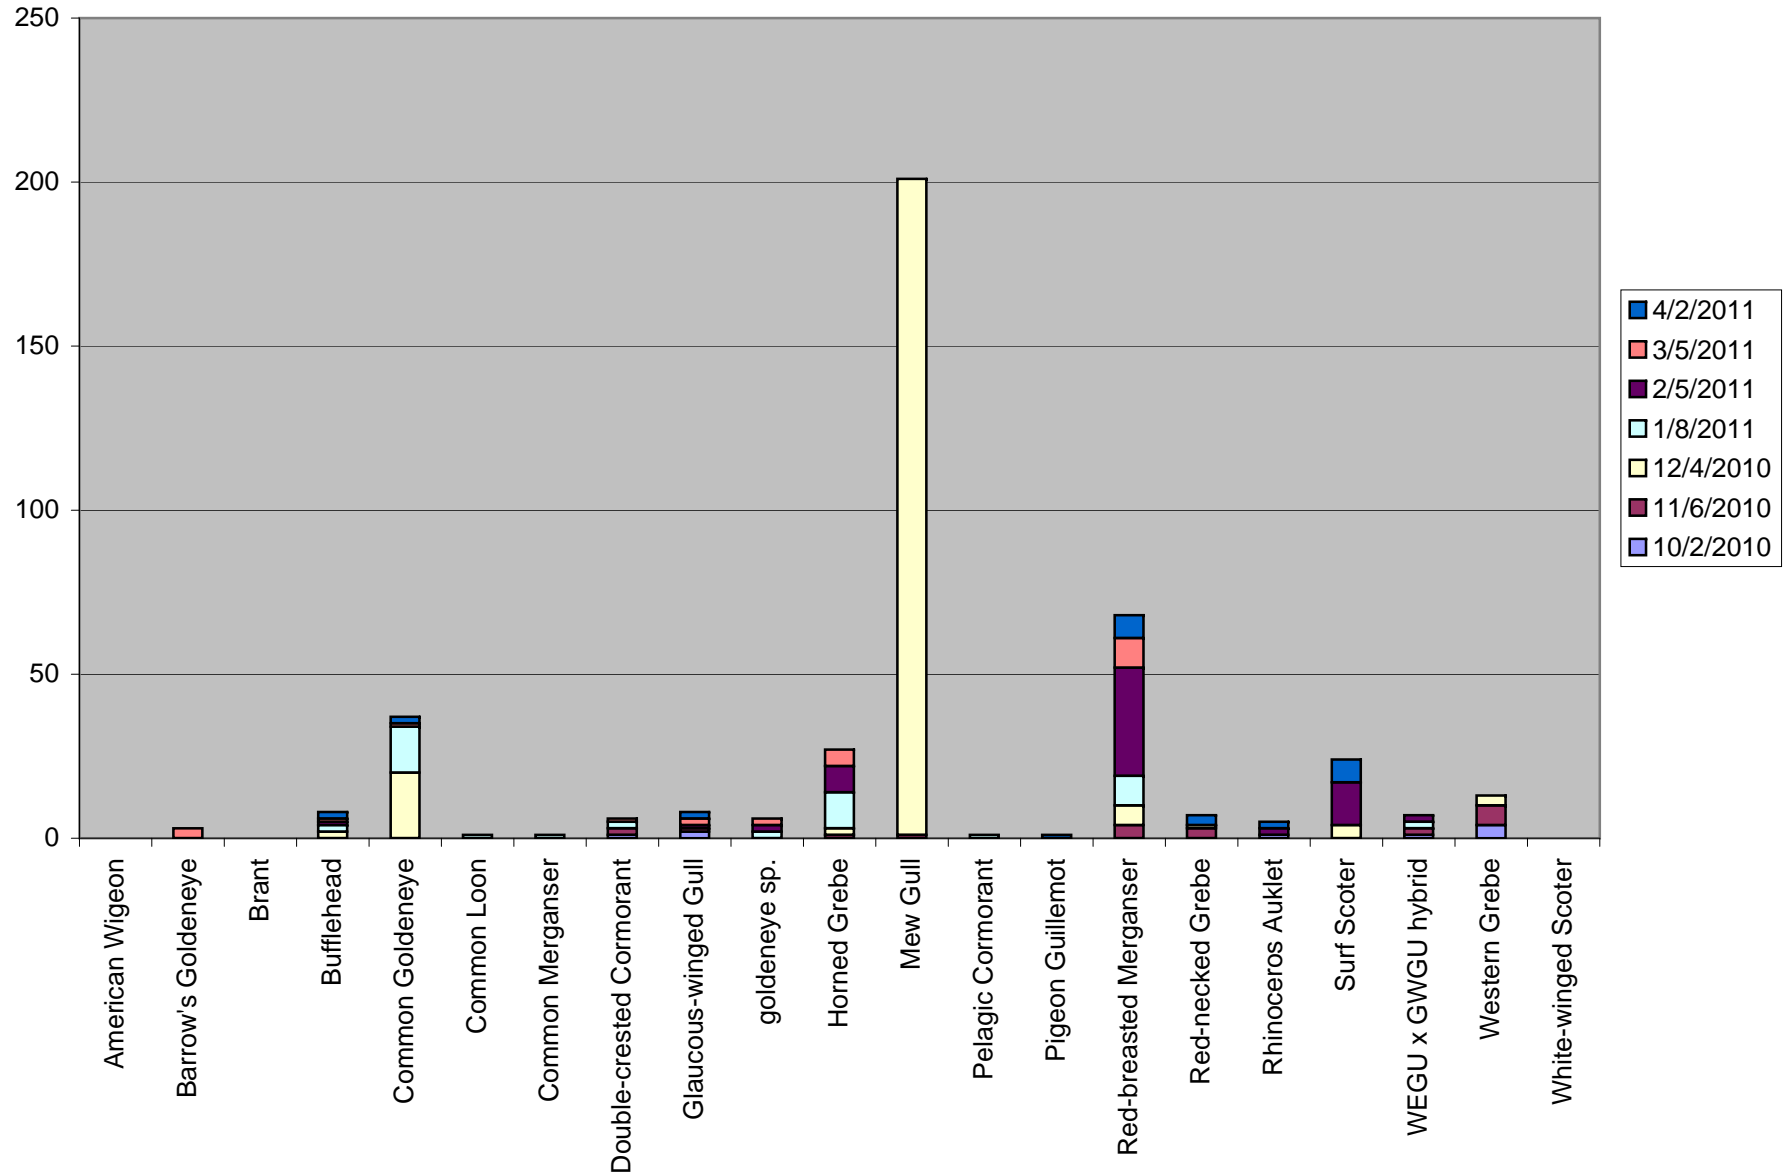

PSSS Site - Discovery Park West

Puget Sound Seabird Survey
 October 2010 - April 2011
www.seabirdsurvey.org

Total number of birds by species recorded at site during survey season. Sightings color-coded by month.
 Species without counts were a. beyond the 300m survey boundary b. in flight and/or c. seen after the completion of the survey.