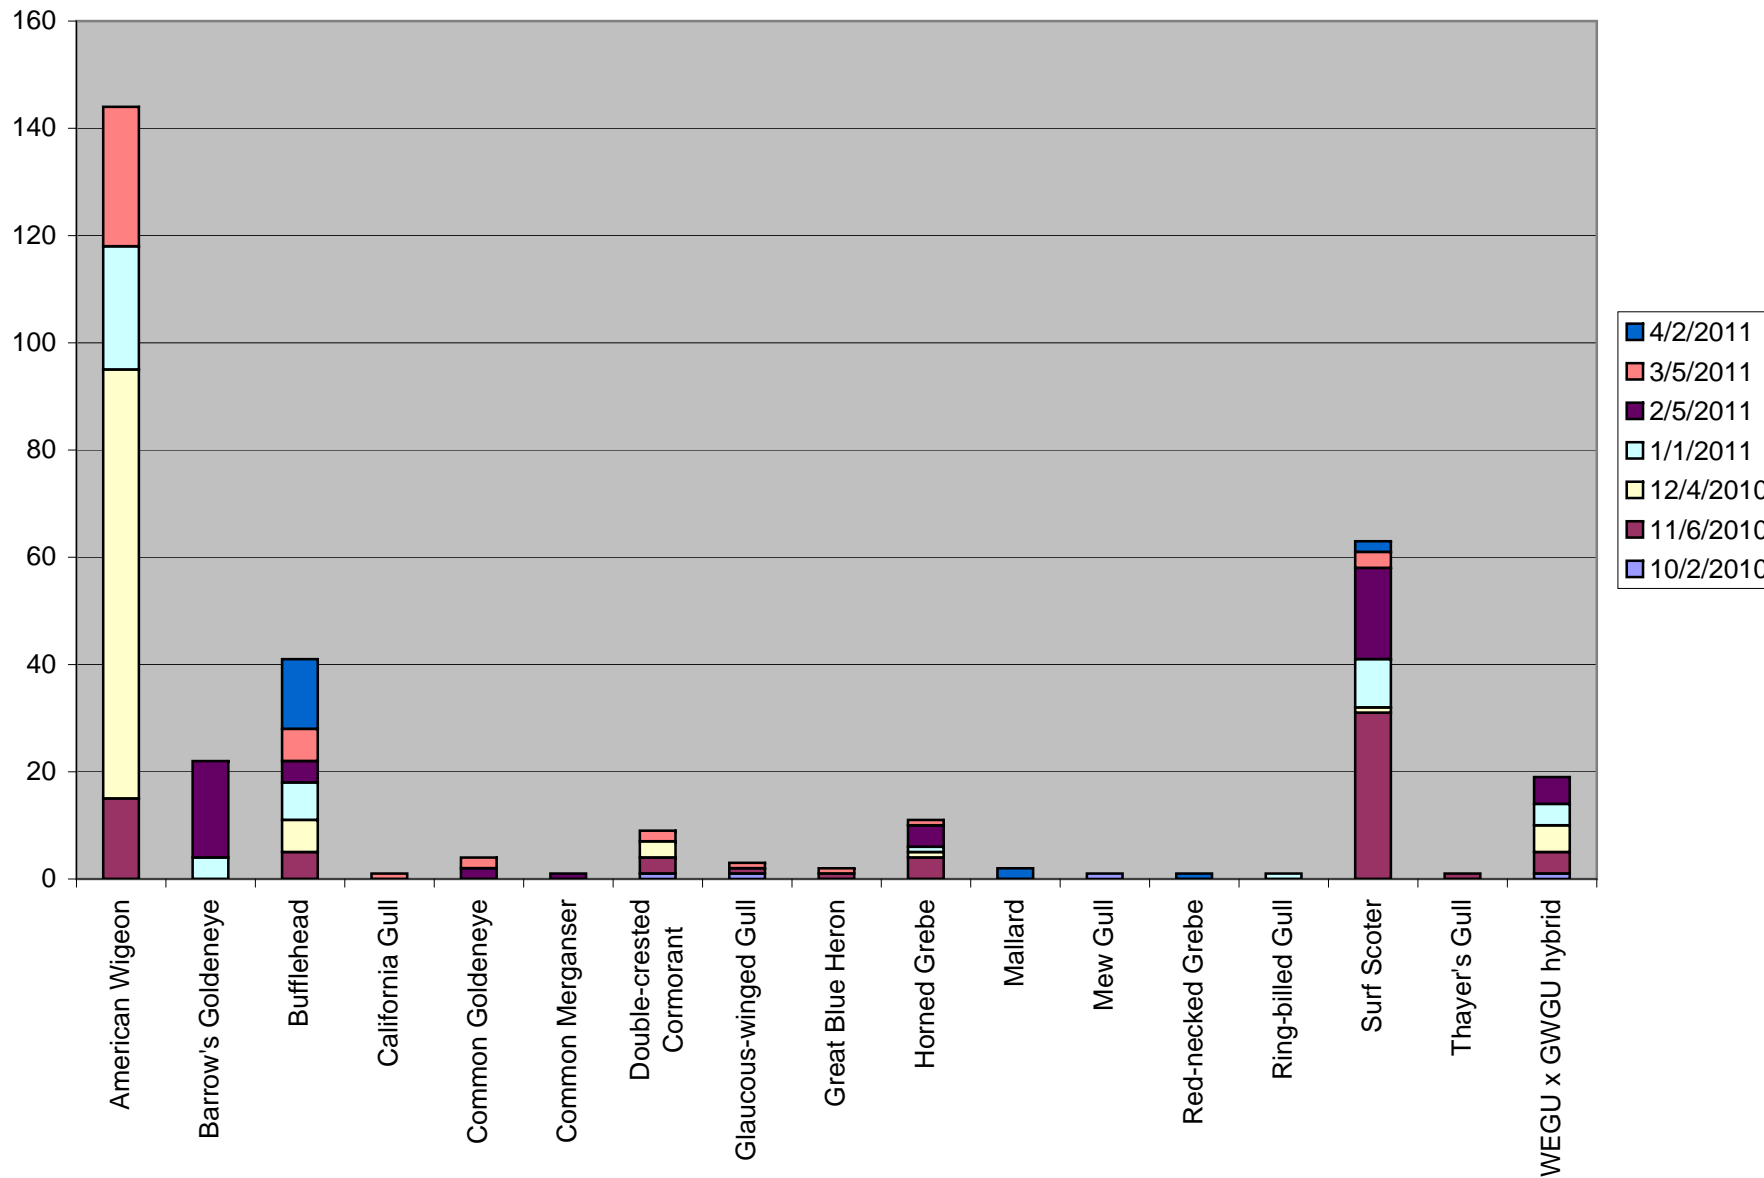

PSSS Site - Boston Harbor

Puget Sound Seabird Survey  
 October 2010 - April 2011  
[www.seabirdsurvey.org](http://www.seabirdsurvey.org)

Total number of birds by species recorded at site during survey season. Sightings color-coded by month. Species without counts were a. beyond the 300m survey boundary b. in flight and/or c. seen after the completion of the survey.