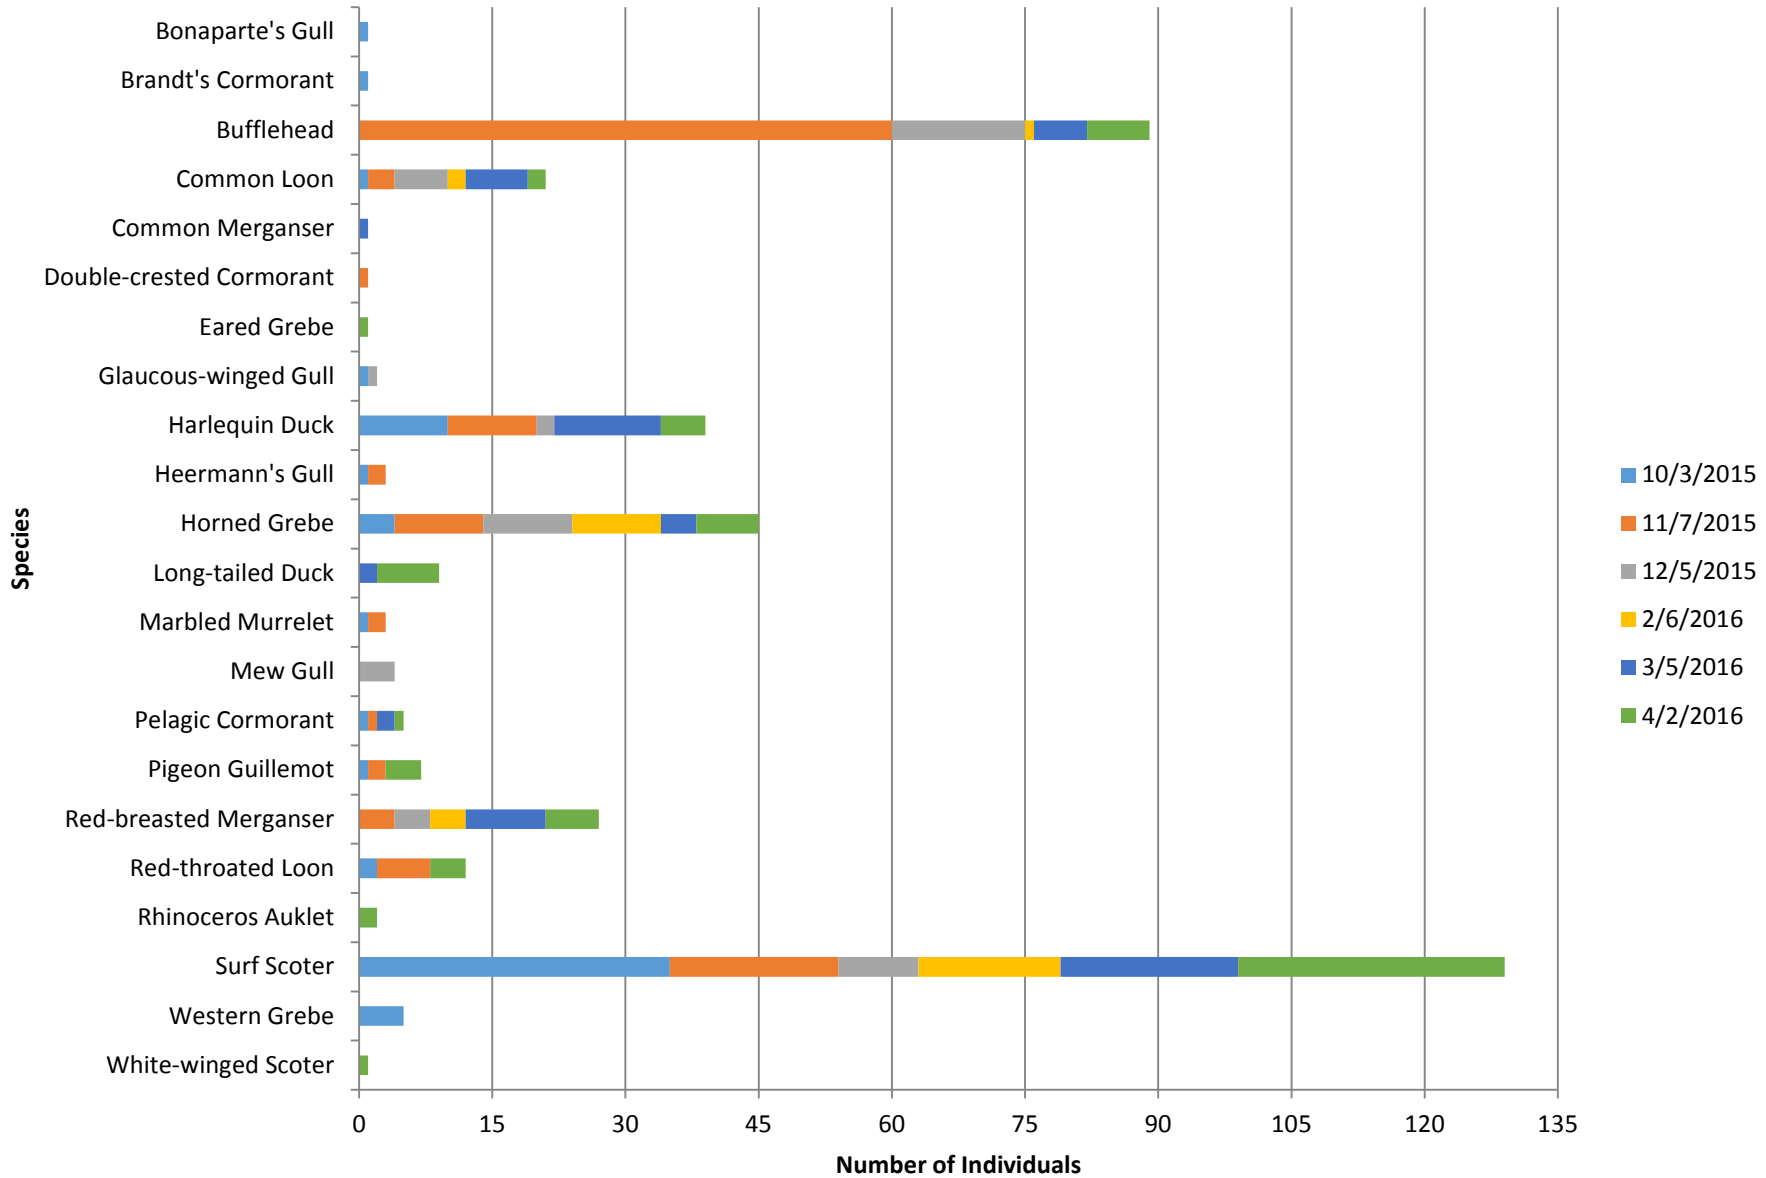

West Hastie Lake Road

Total number of birds by species recorded at site during survey season. Sightings color-coded by month.