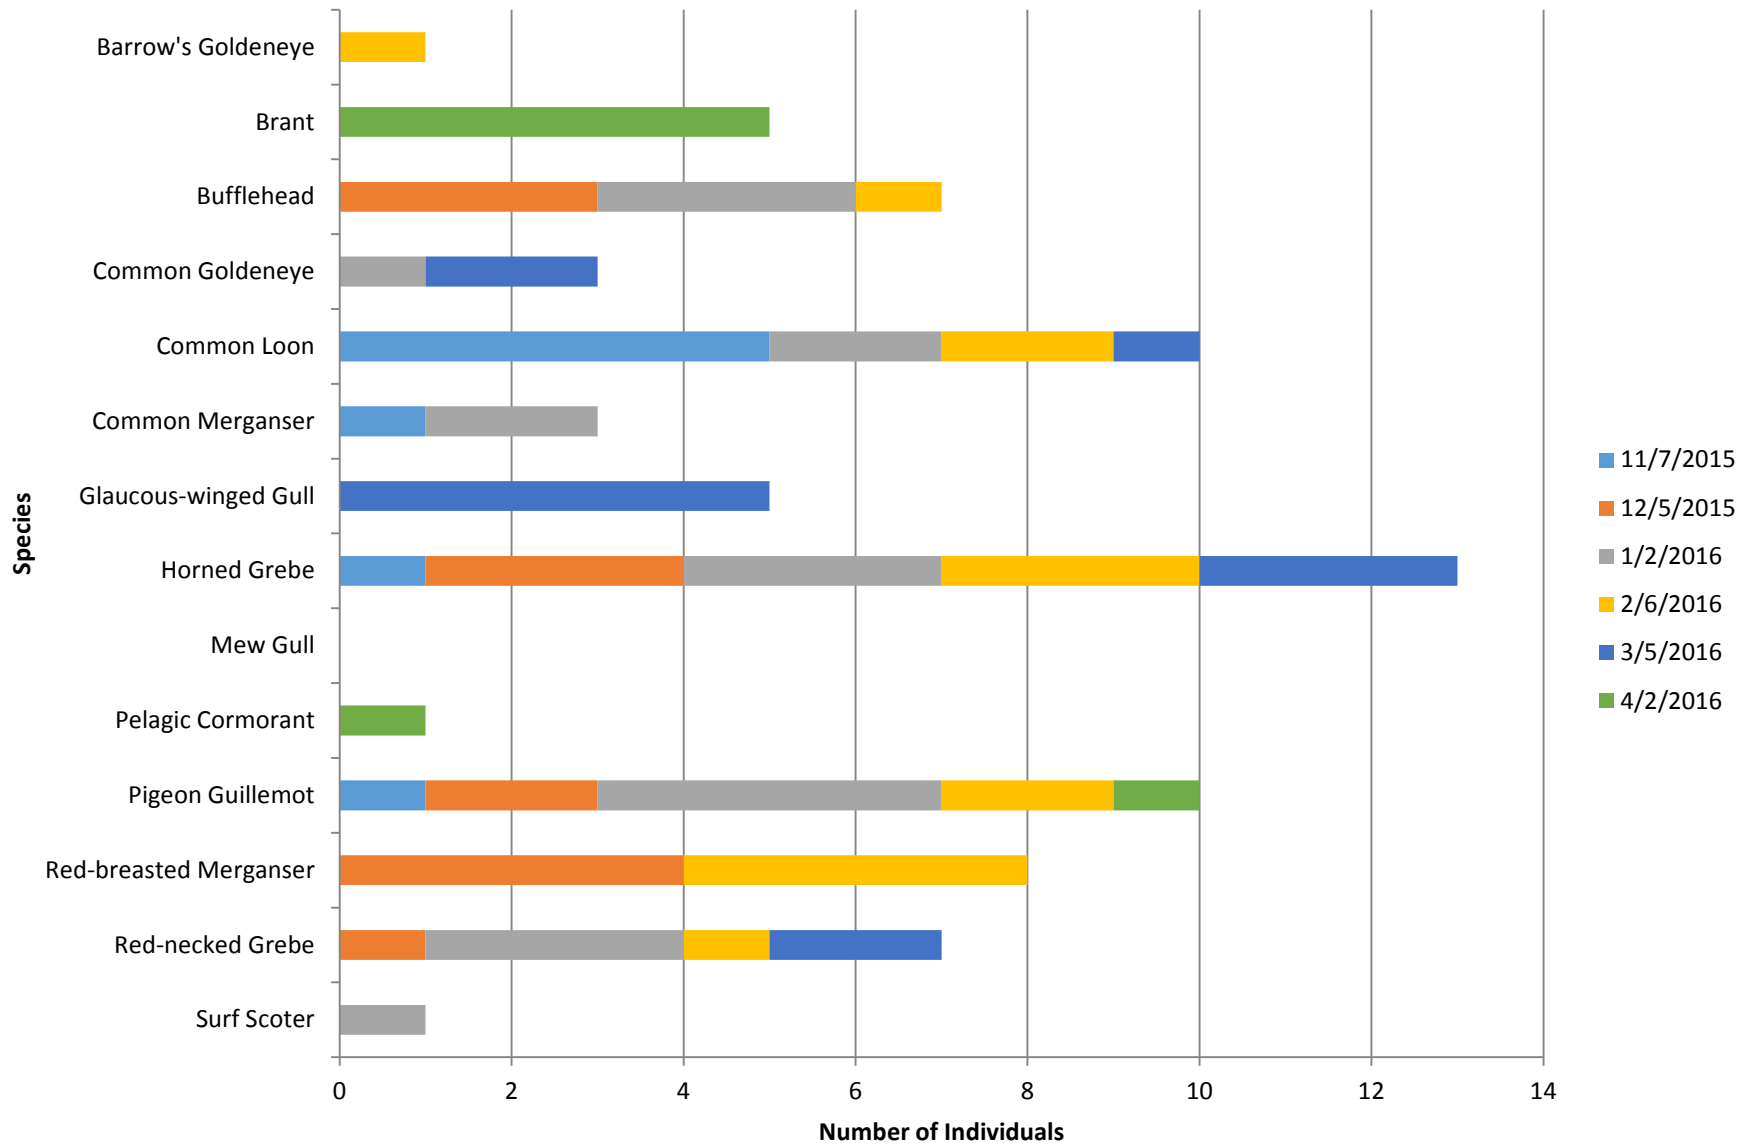

Three Tree Point

Total number of birds by species recorded at site during survey season. Sightings color-coded by month.