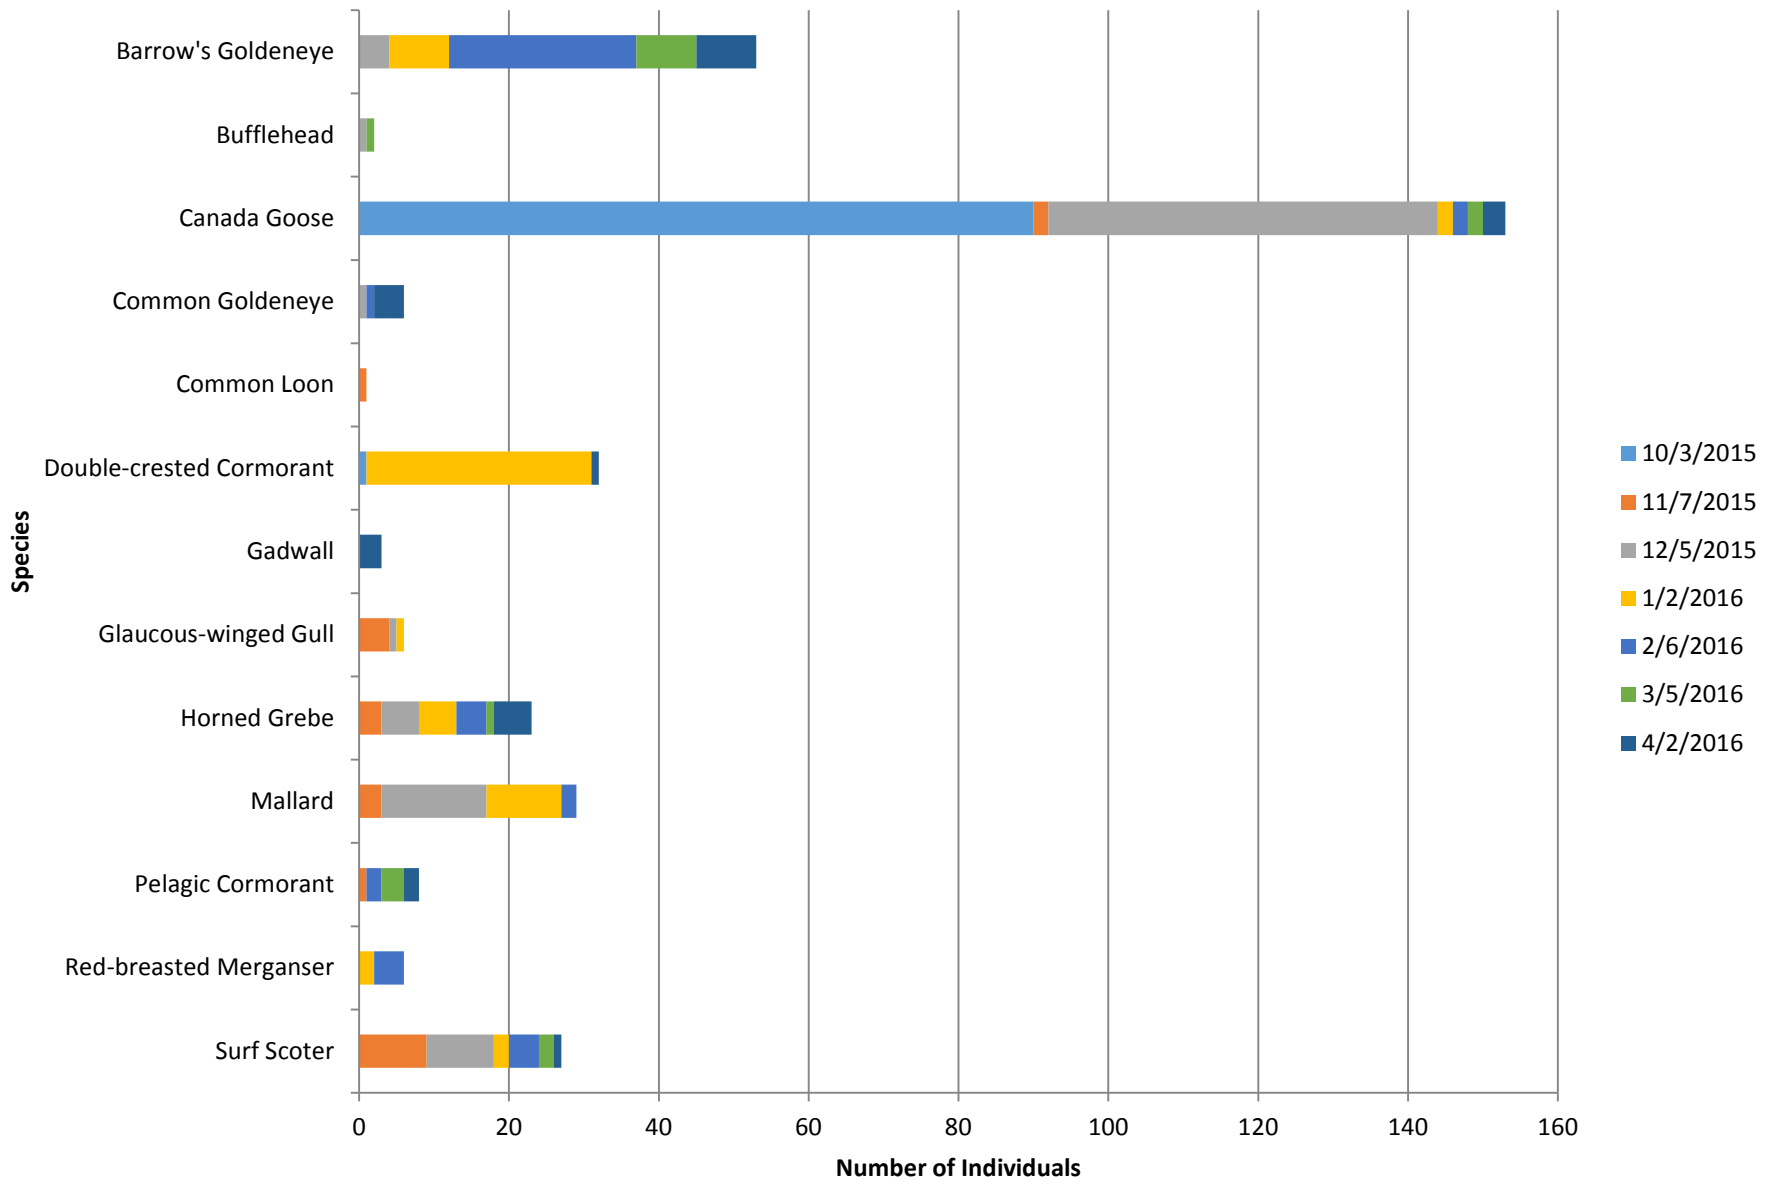

Thea's Point

Total number of birds by species recorded at site during survey season. Sightings color-coded by month.