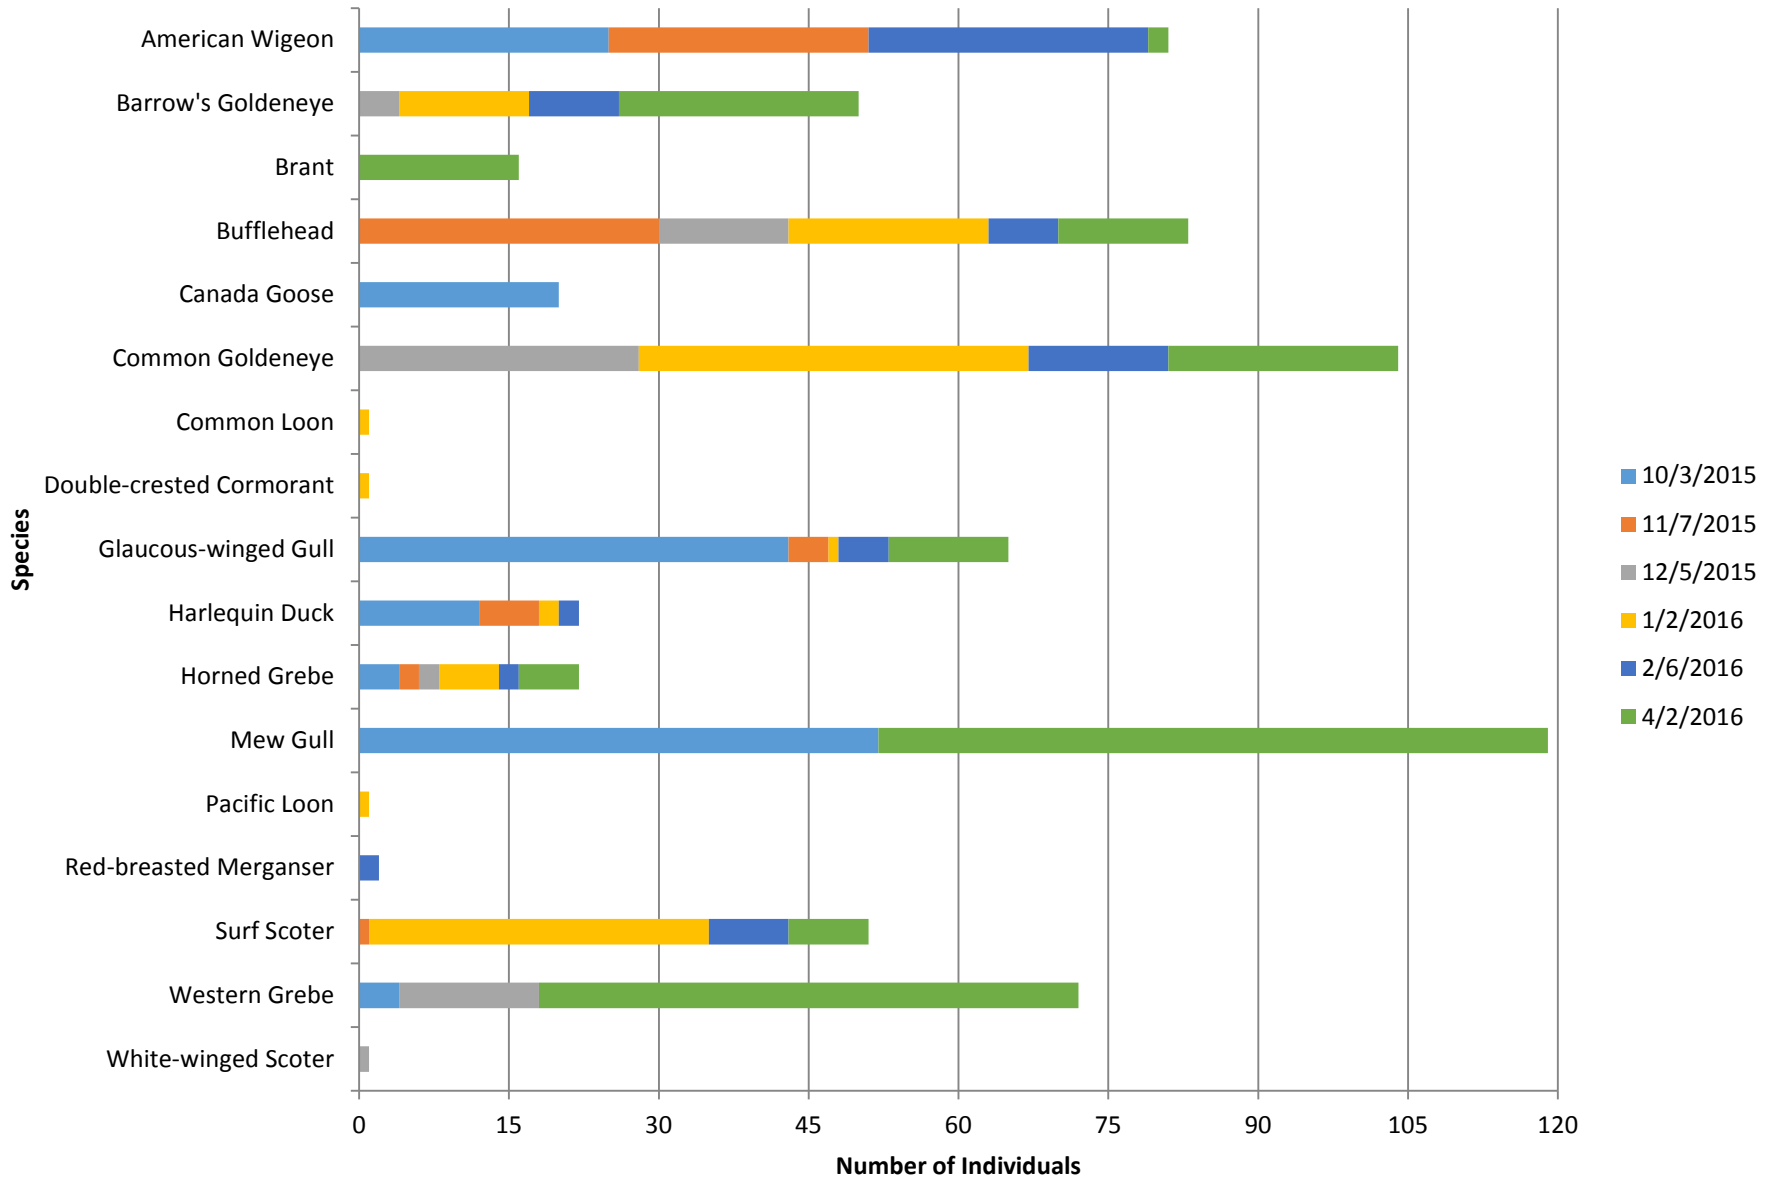

## The Cove

Total number of birds by species recorded at site during survey season. Sightings color-coded by month.