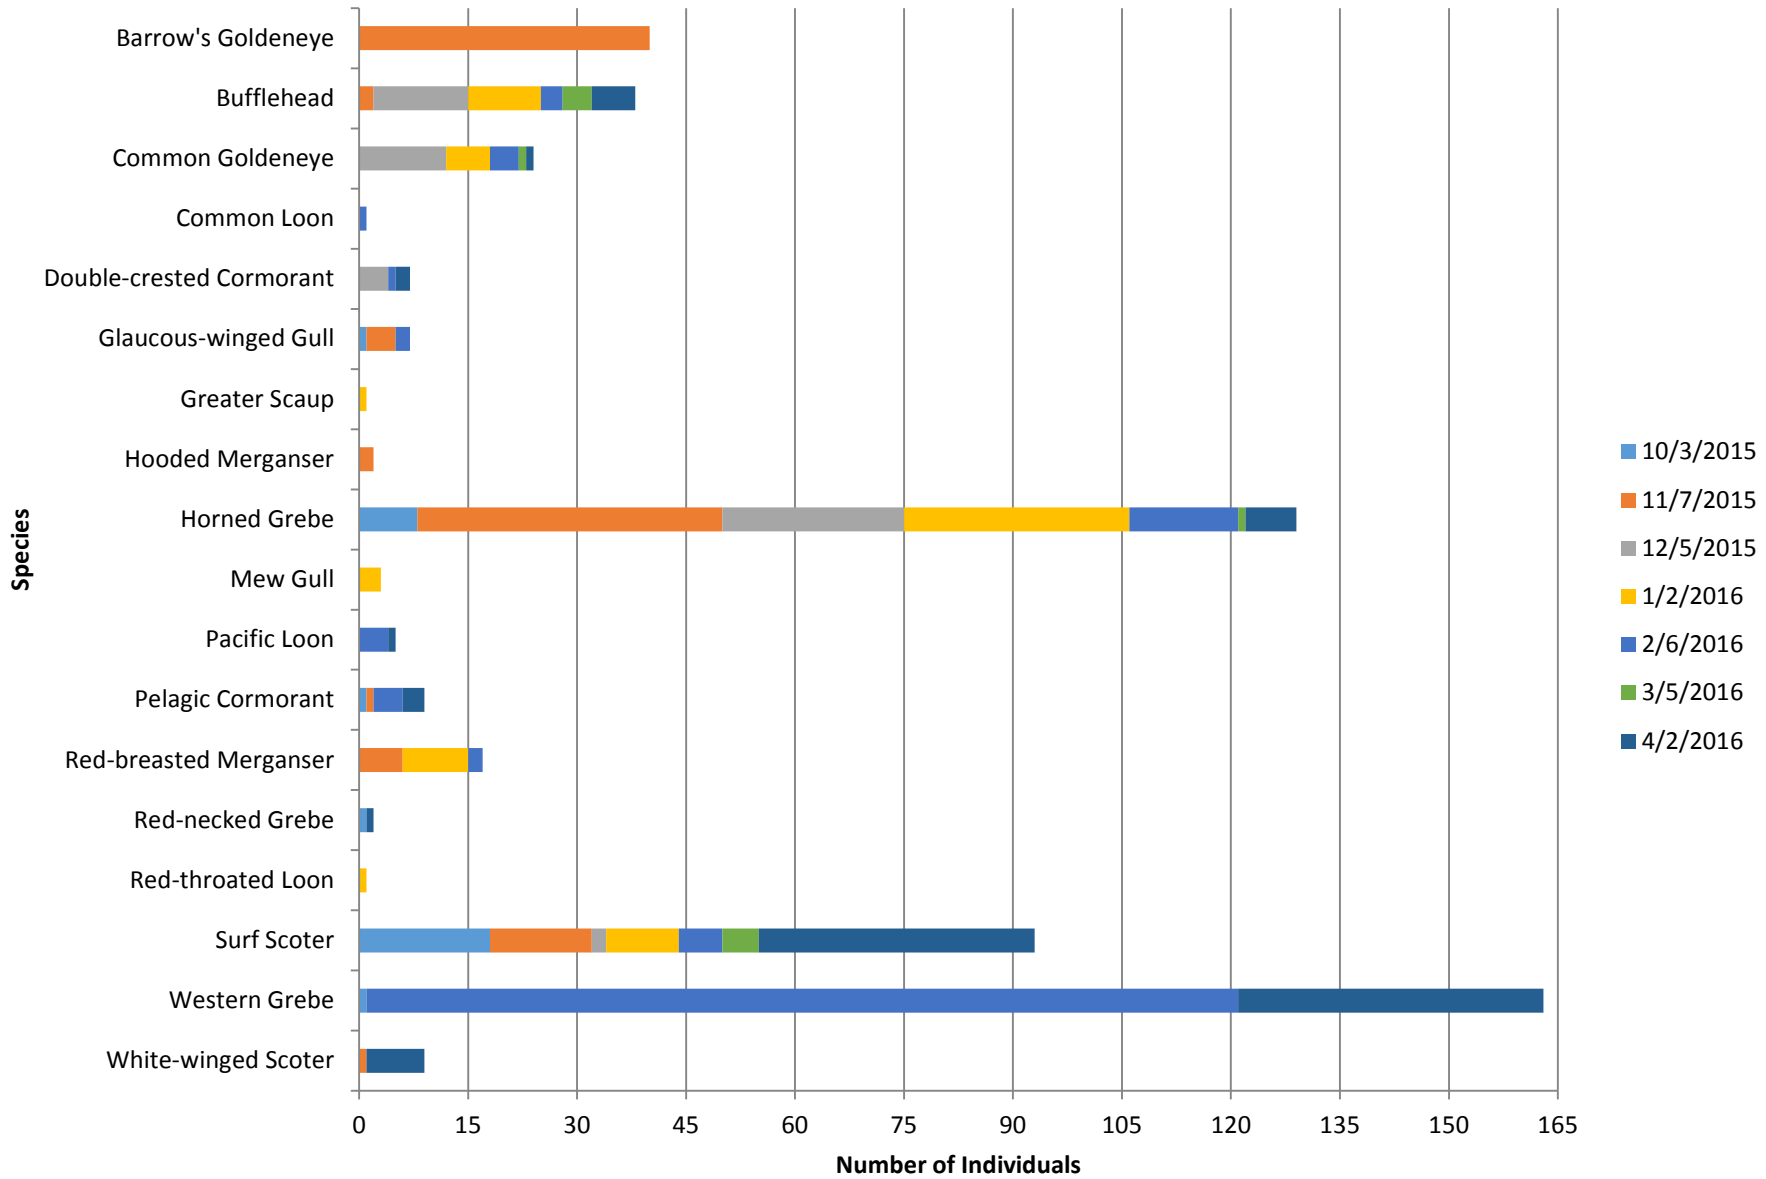

Sinclair Inlet

Total number of birds by species recorded at site during survey season. Sightings color-coded by month.