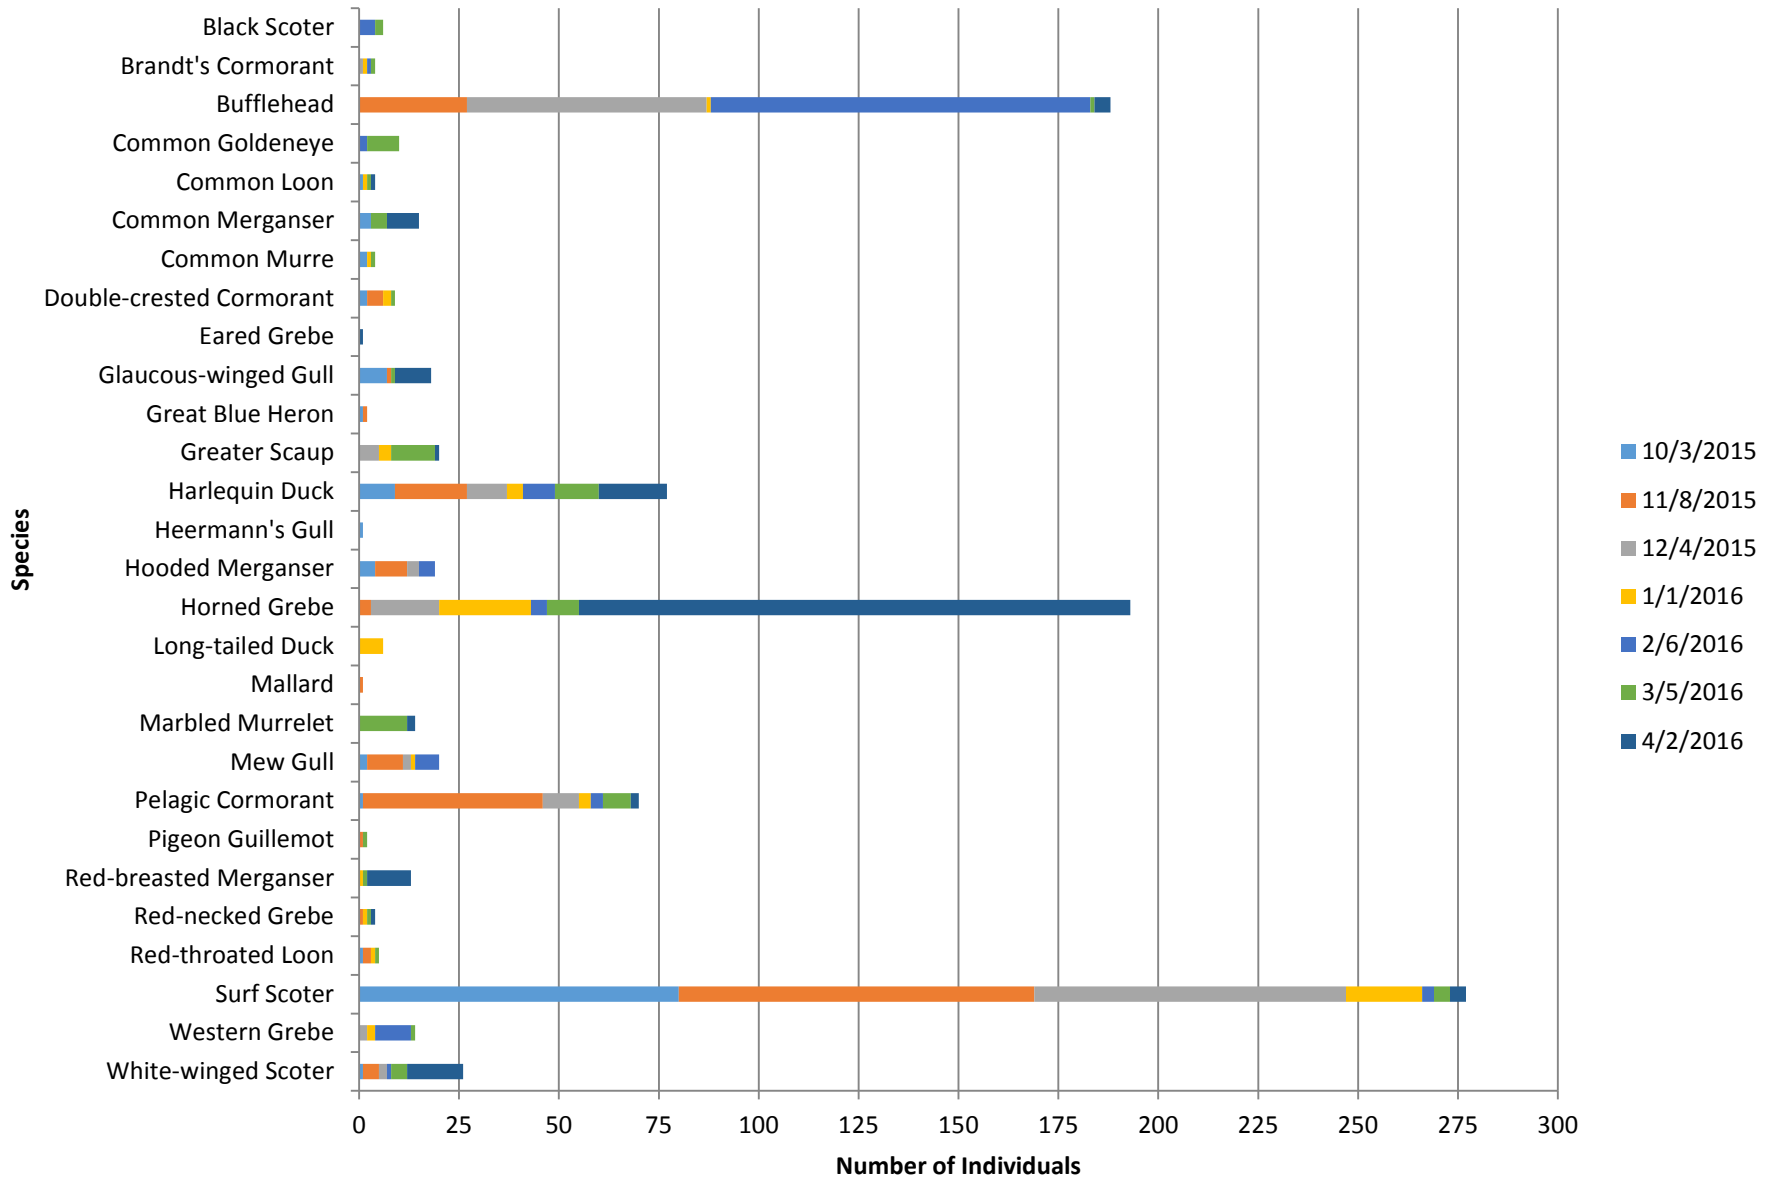

Shipwreck Point

Total number of birds by species recorded at site during survey season. Sightings color-coded by month.