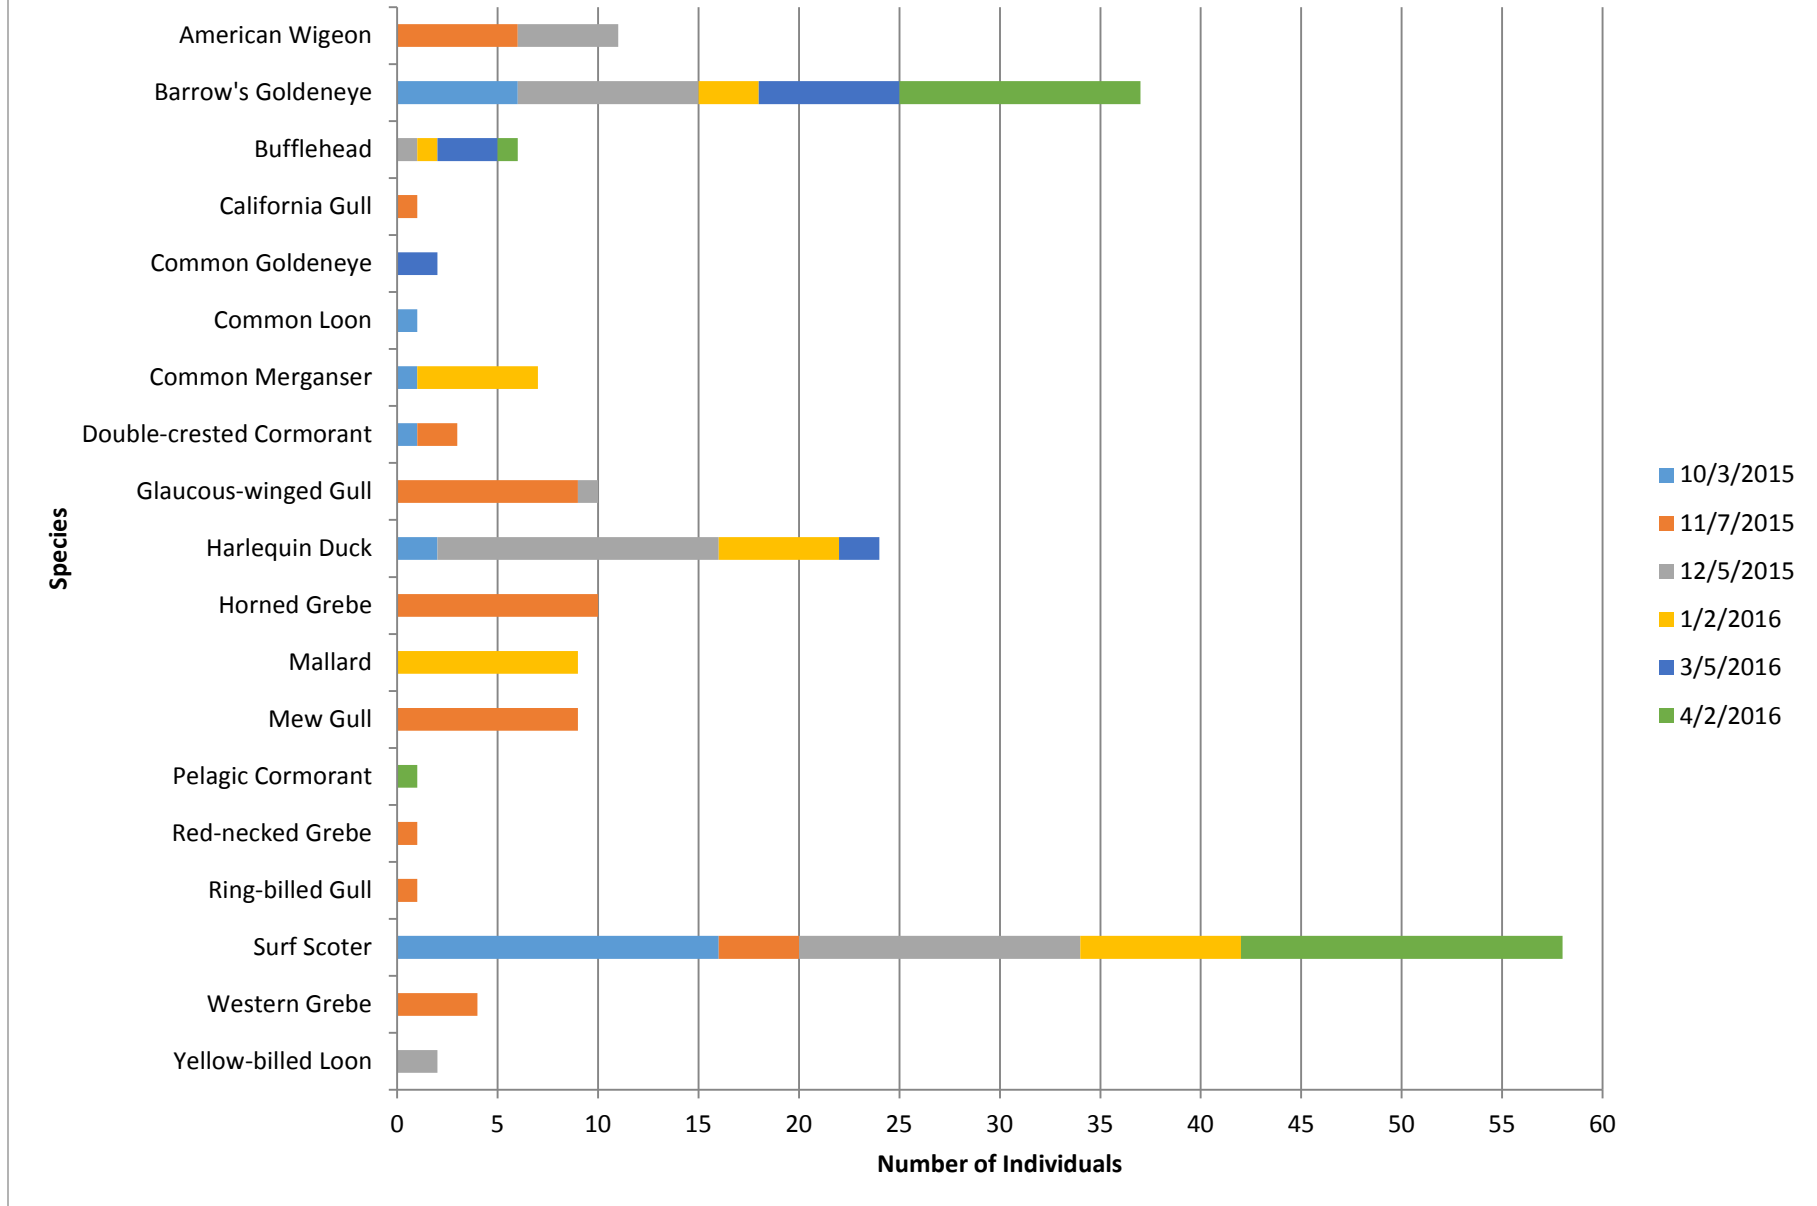

Saltwater State Park

Total number of birds by species recorded at site during survey season. Sightings color-coded by month.