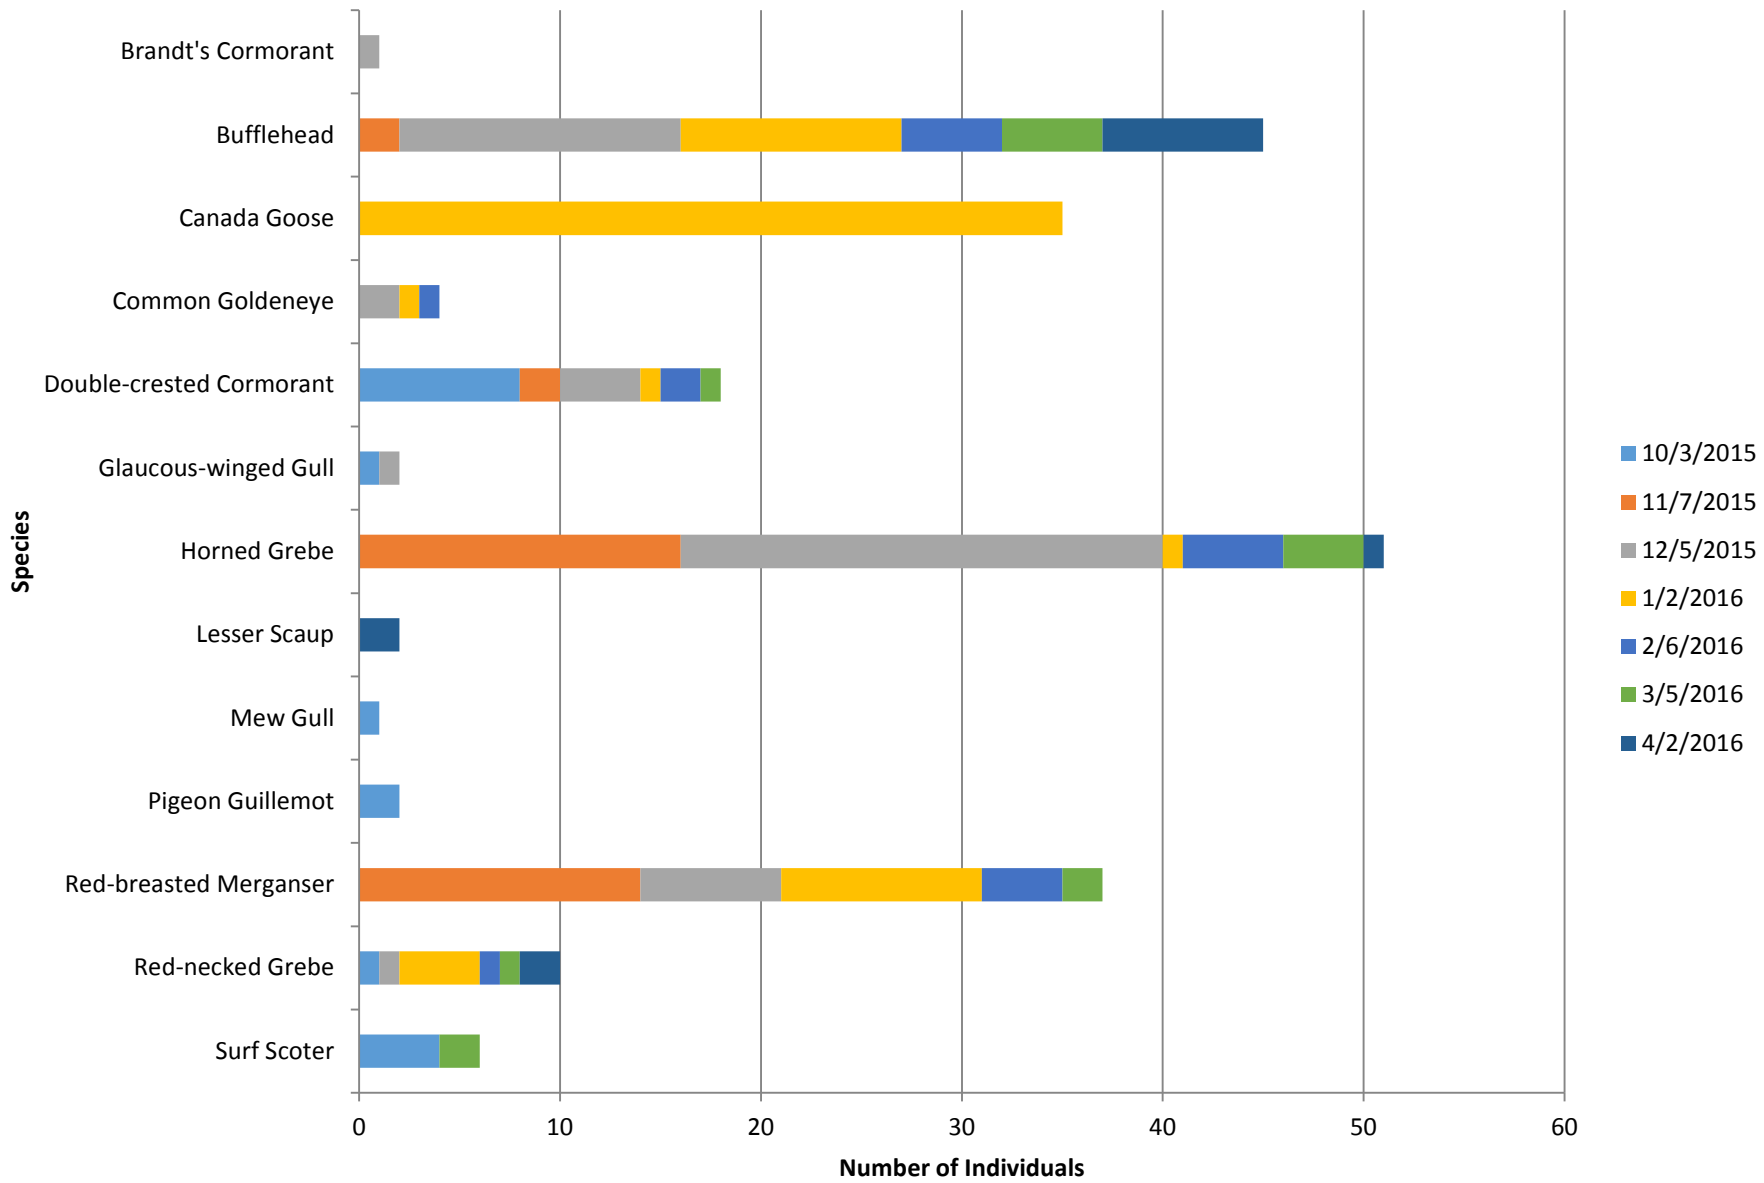

Pritchard Park

Total number of birds by species recorded at site during survey season. Sightings color-coded by month.