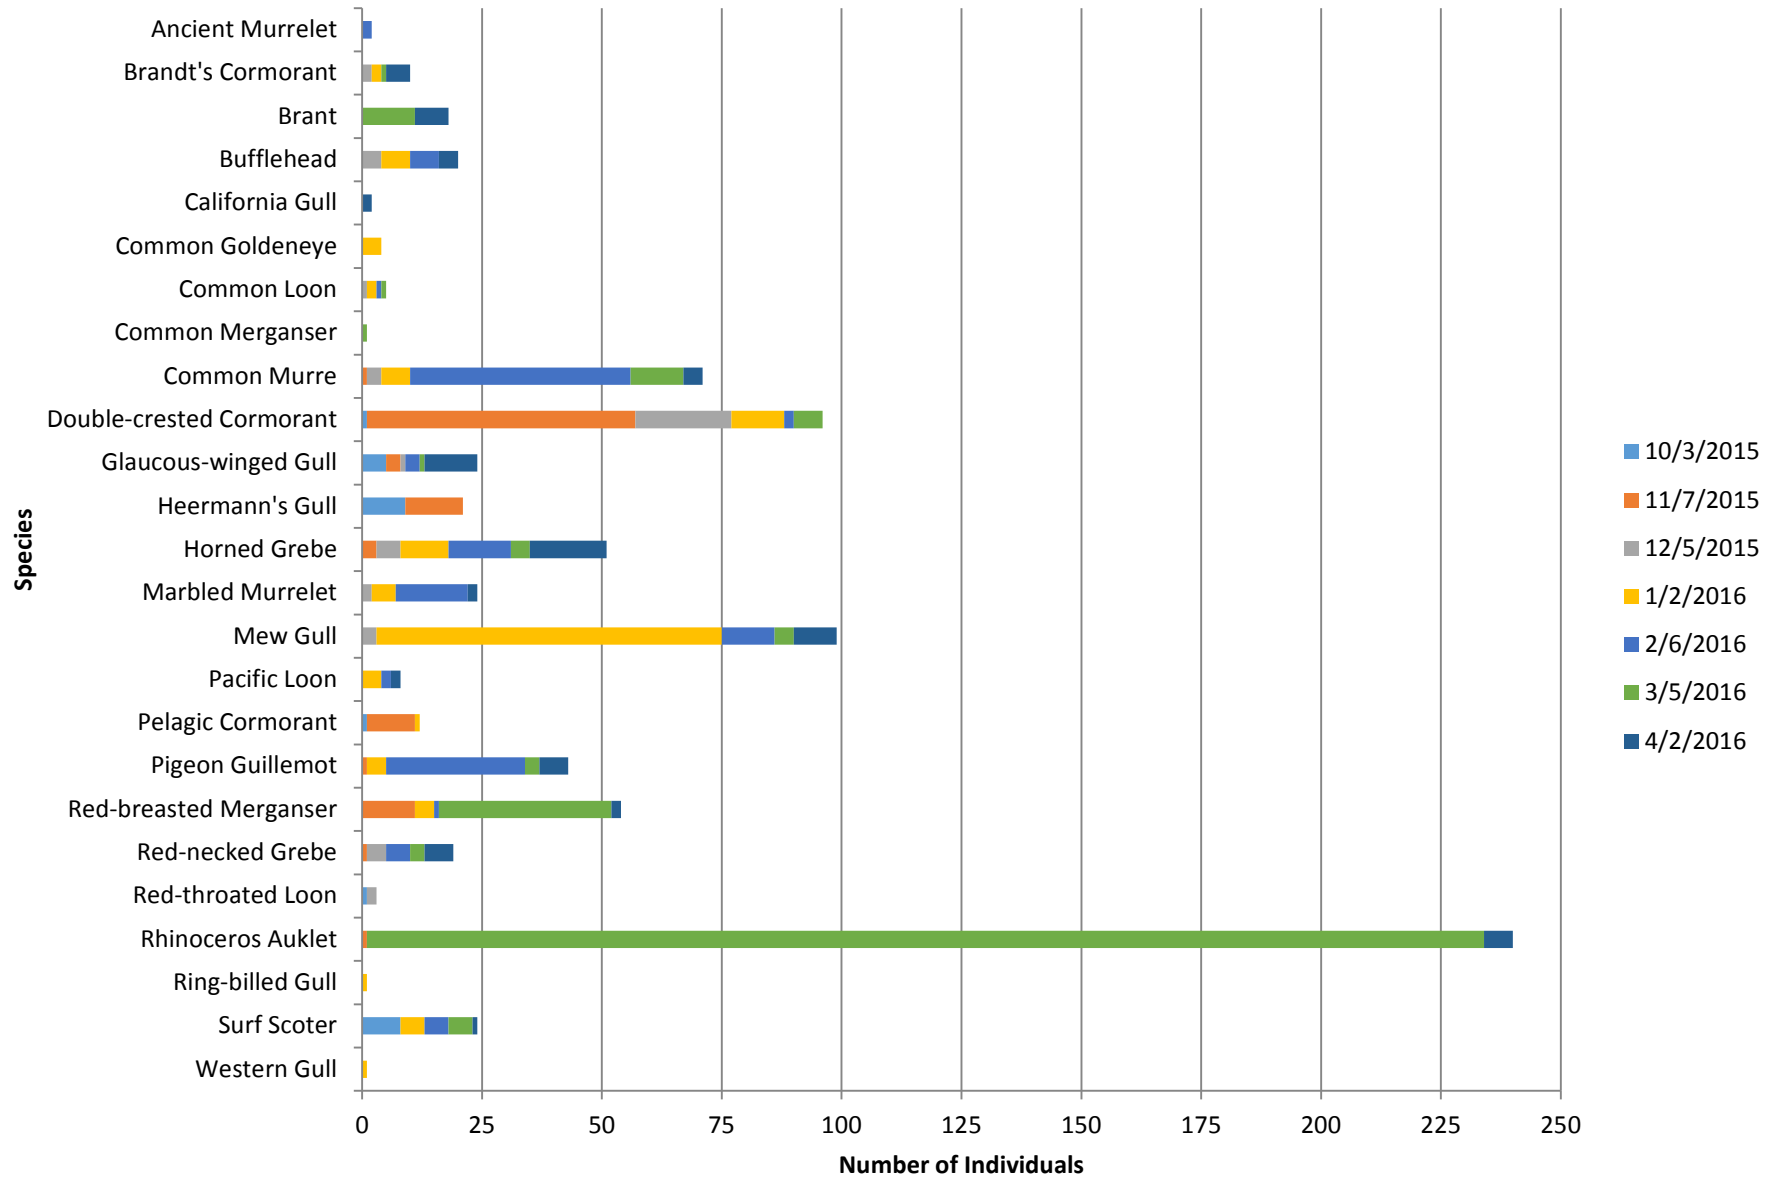

## Point No Point

Total number of birds by species recorded at site during survey season. Sightings color-coded by month.

NOTE: Over 350 Bonaparte's Gulls not shown in graph.