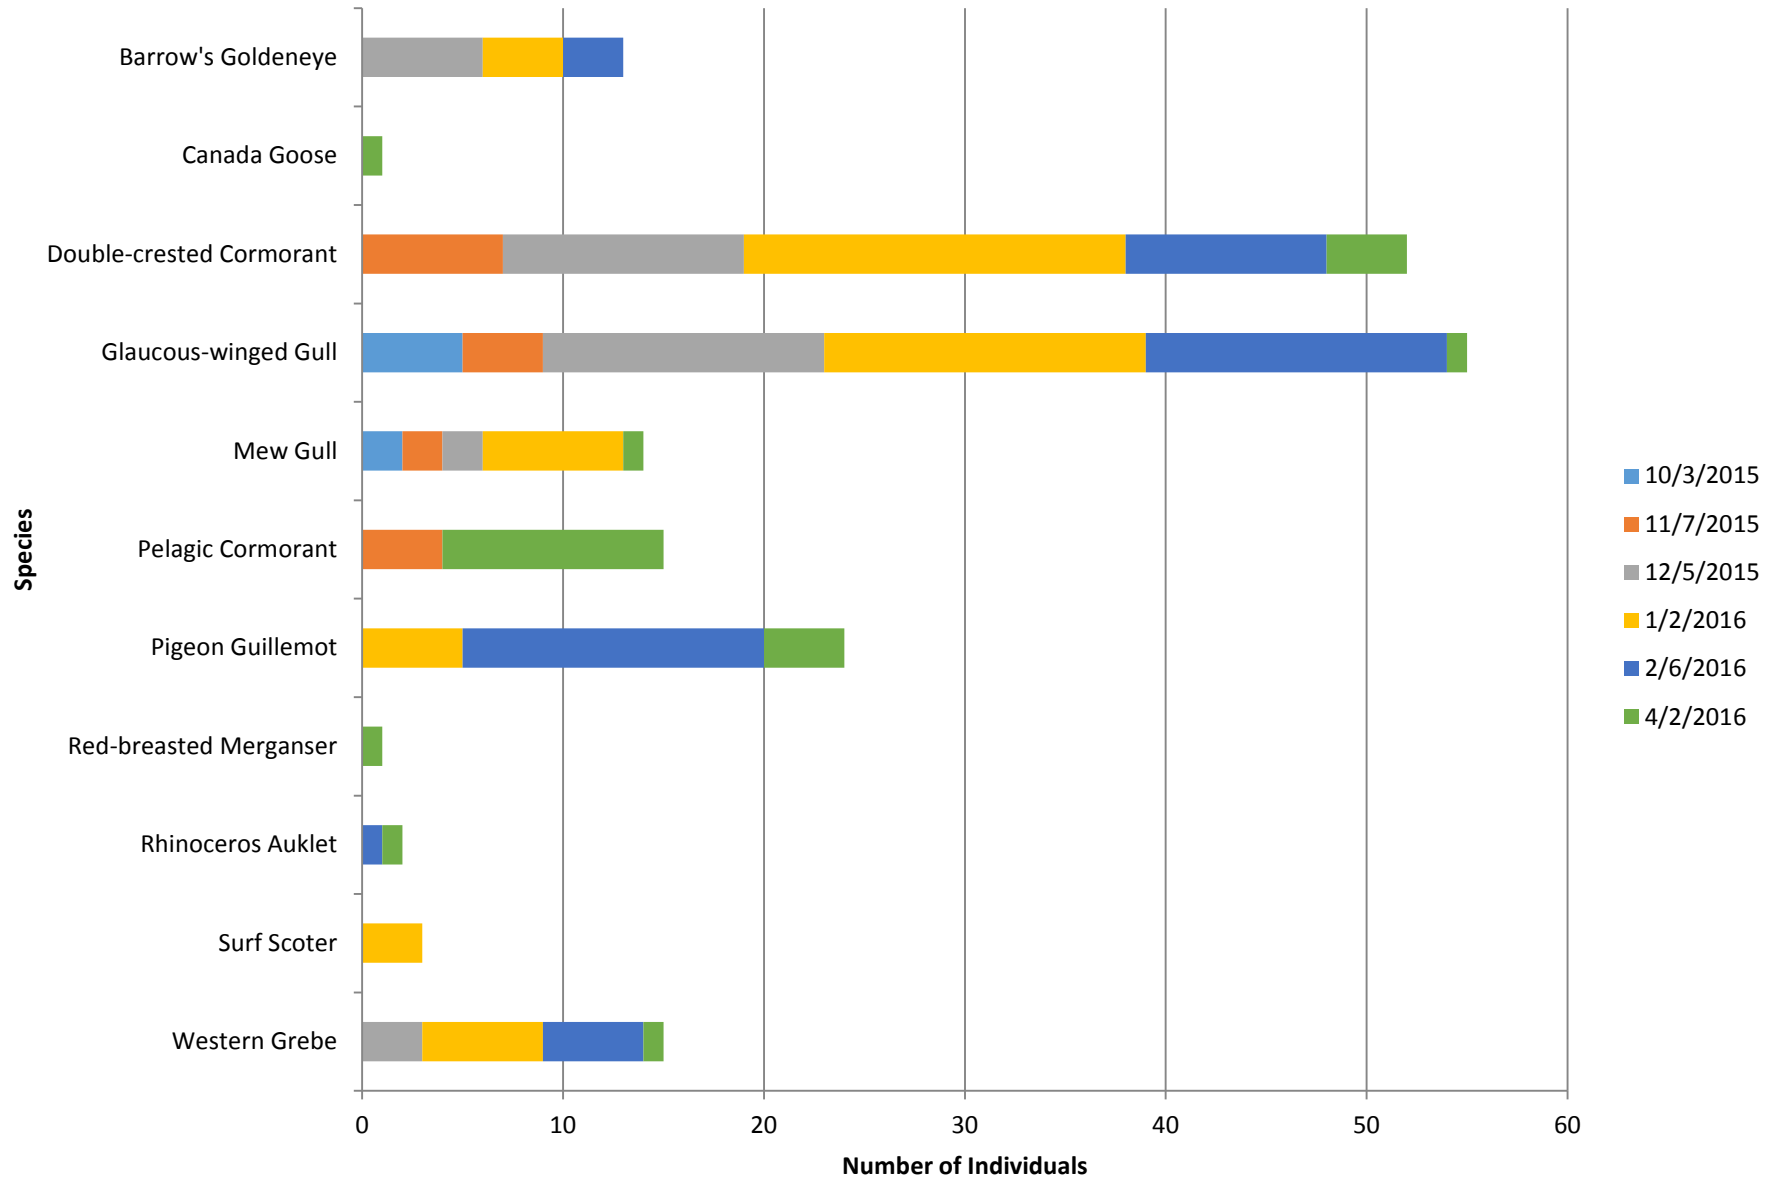

## Pier 57

Total number of birds by species recorded at site during survey season. Sightings color-coded by month.