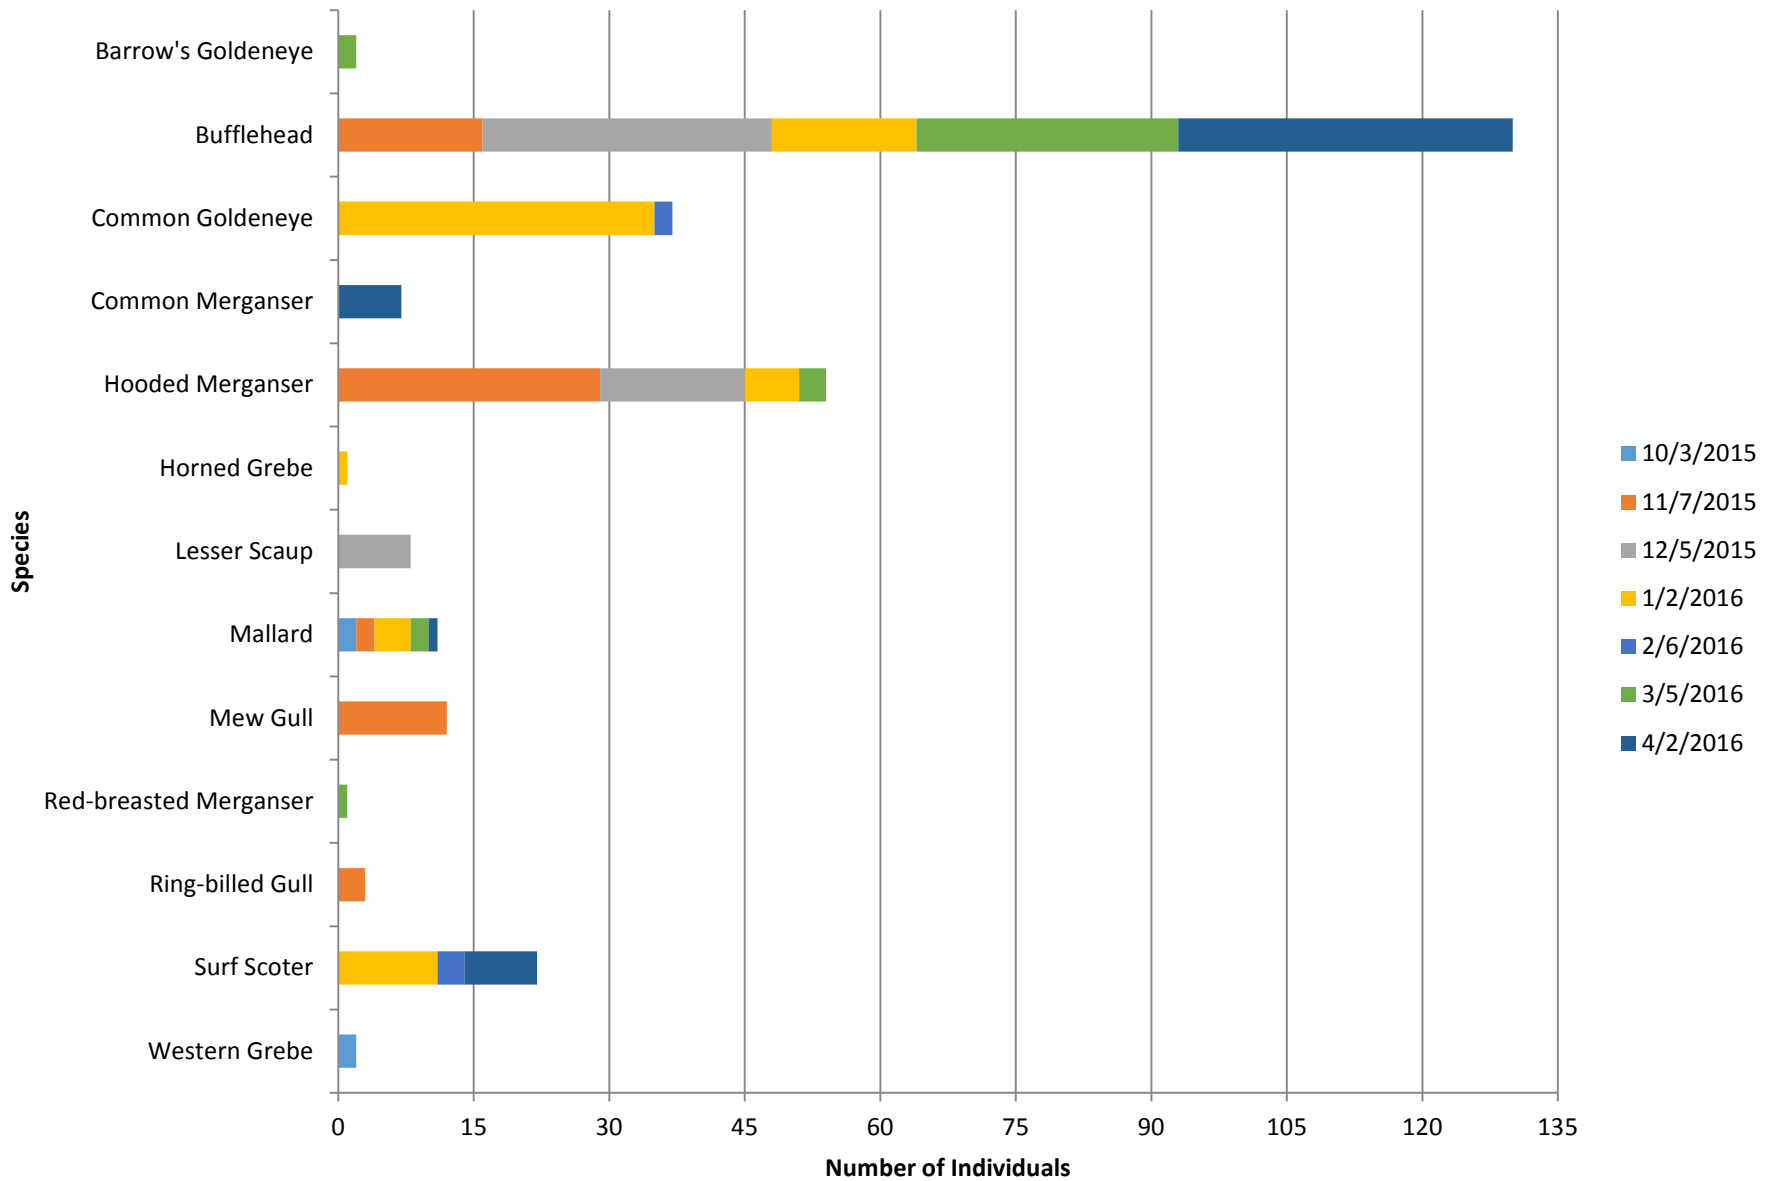

Olympia Waterfront

Total number of birds by species recorded at site during survey season. Sightings color-coded by month.