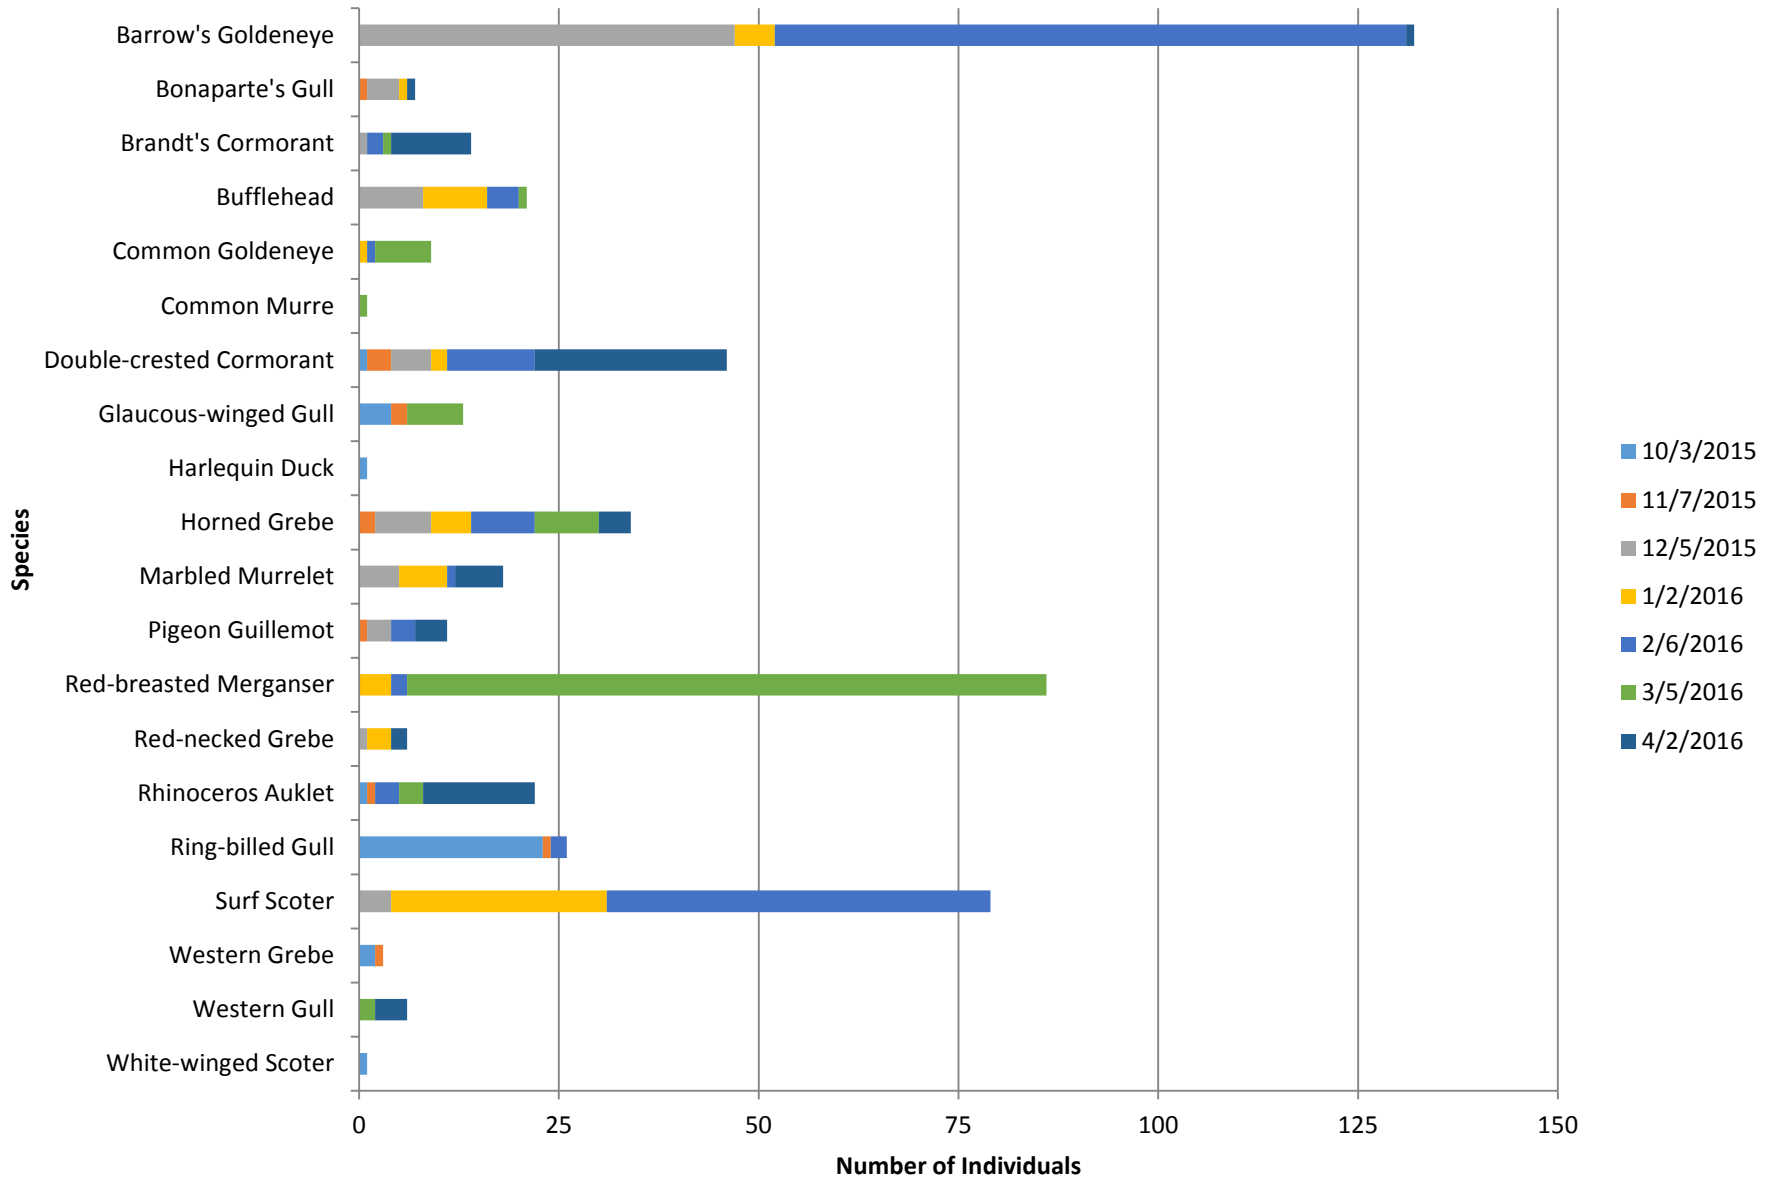

## Mukilteo State Park

Total number of birds by species recorded at site during survey season. Sightings color-coded by month.