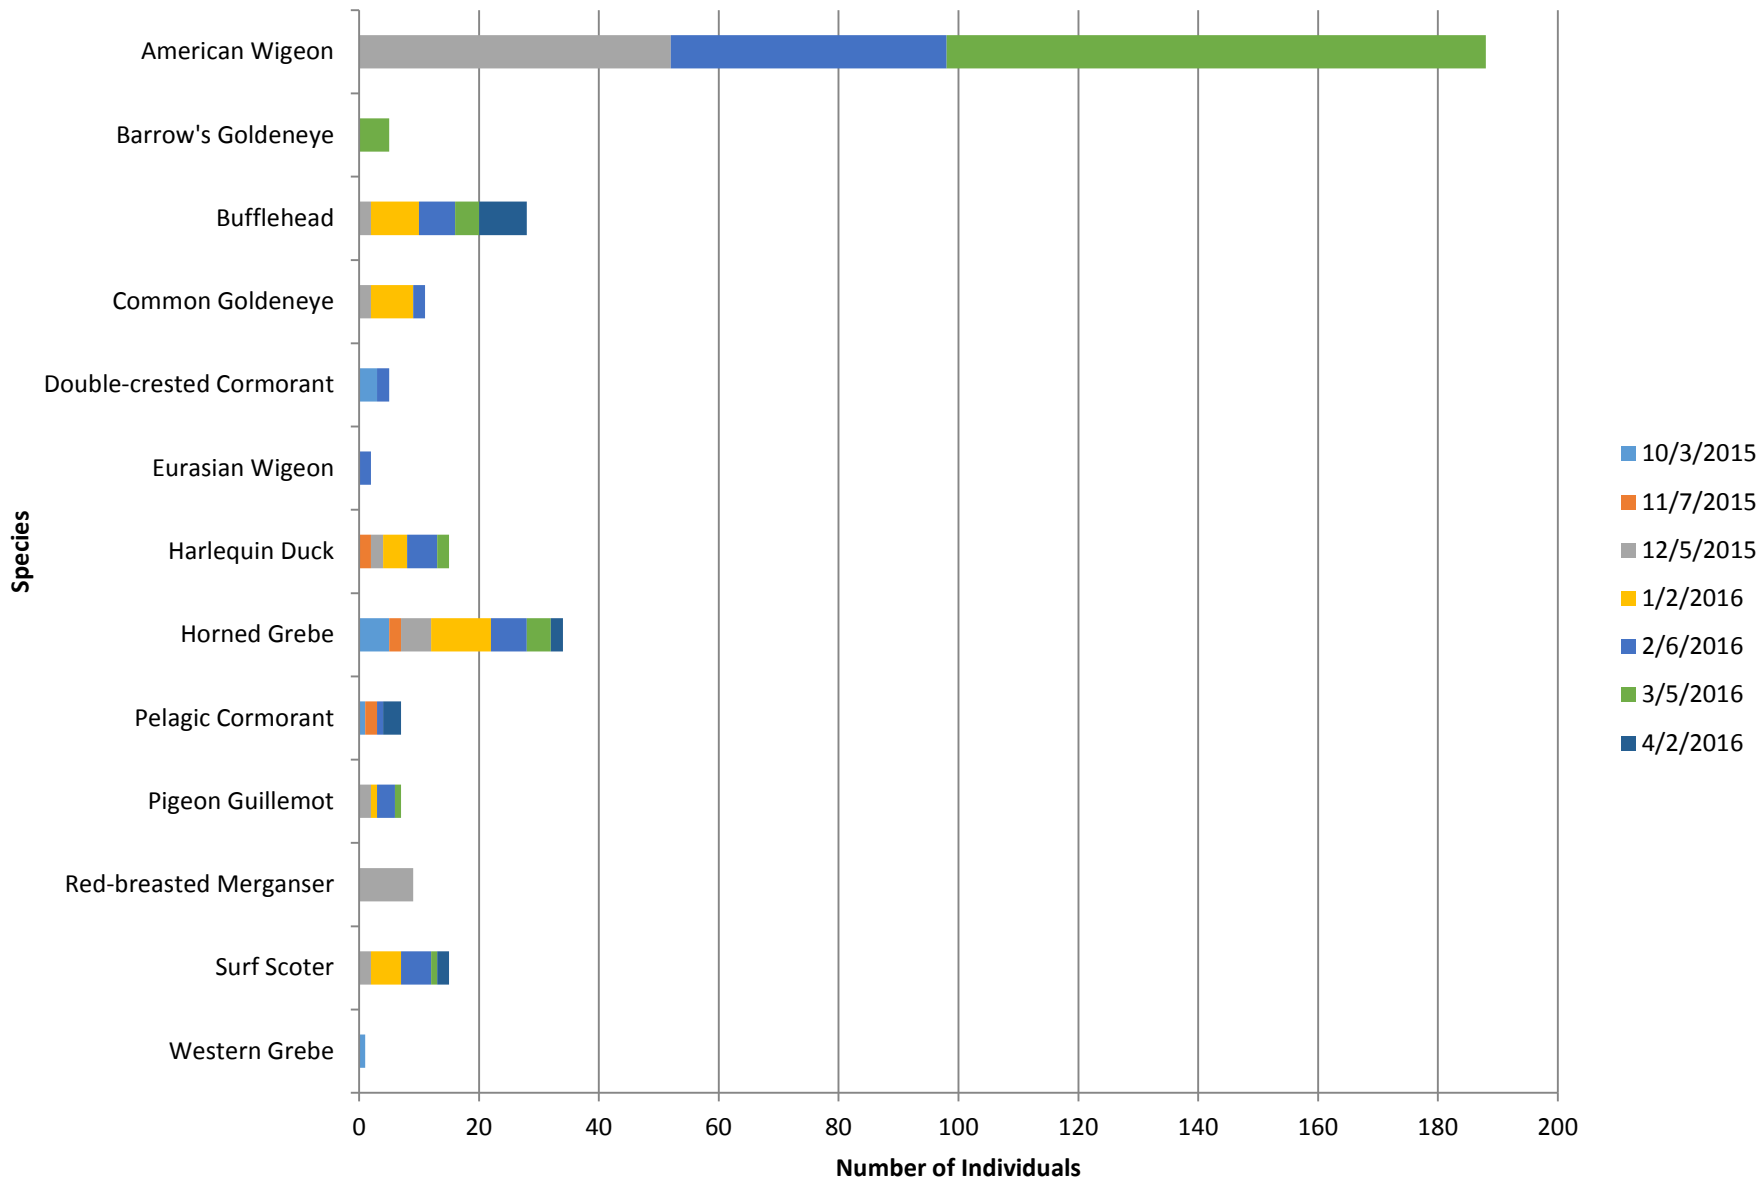

Lytle Beach

Total number of birds by species recorded at site during survey season. Sightings color-coded by month.