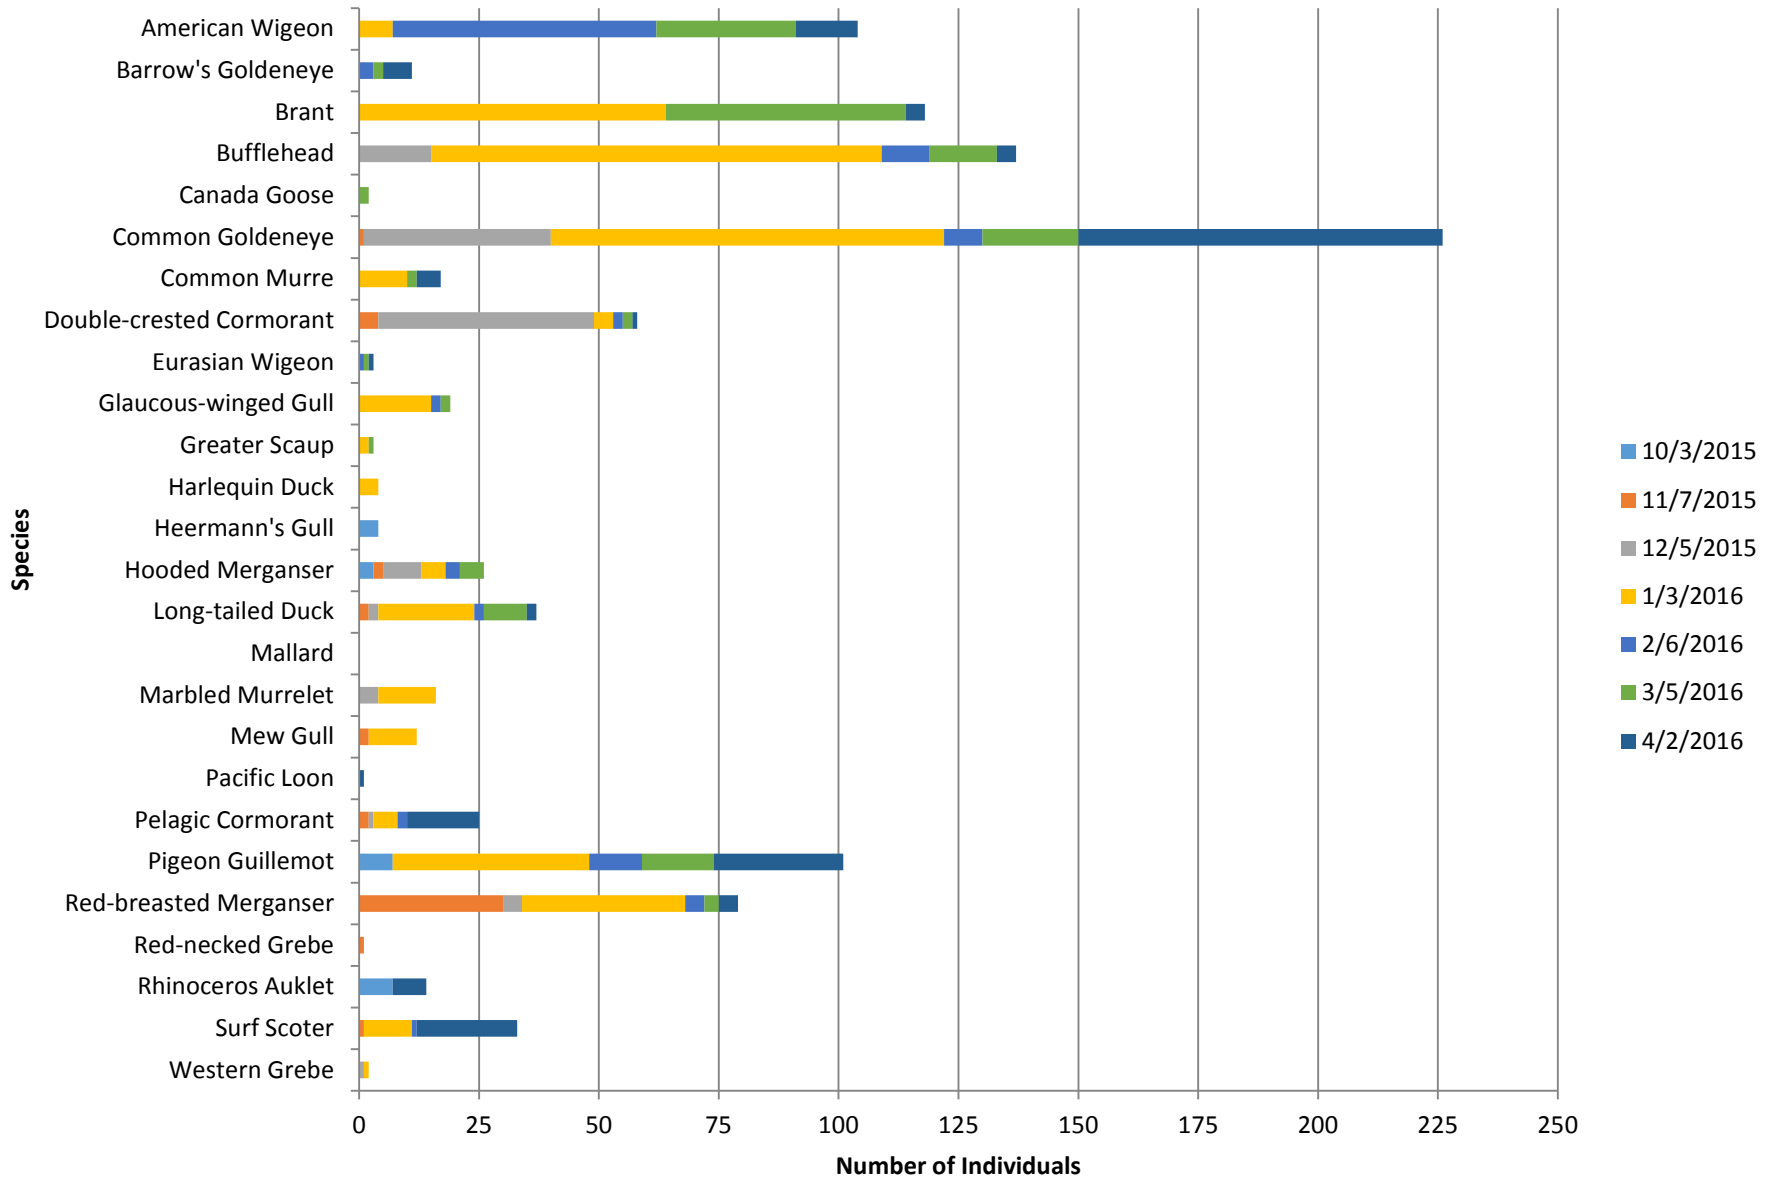

John Wayne Marina

Total number of birds by species recorded at site during survey season. Sightings color-coded by month.