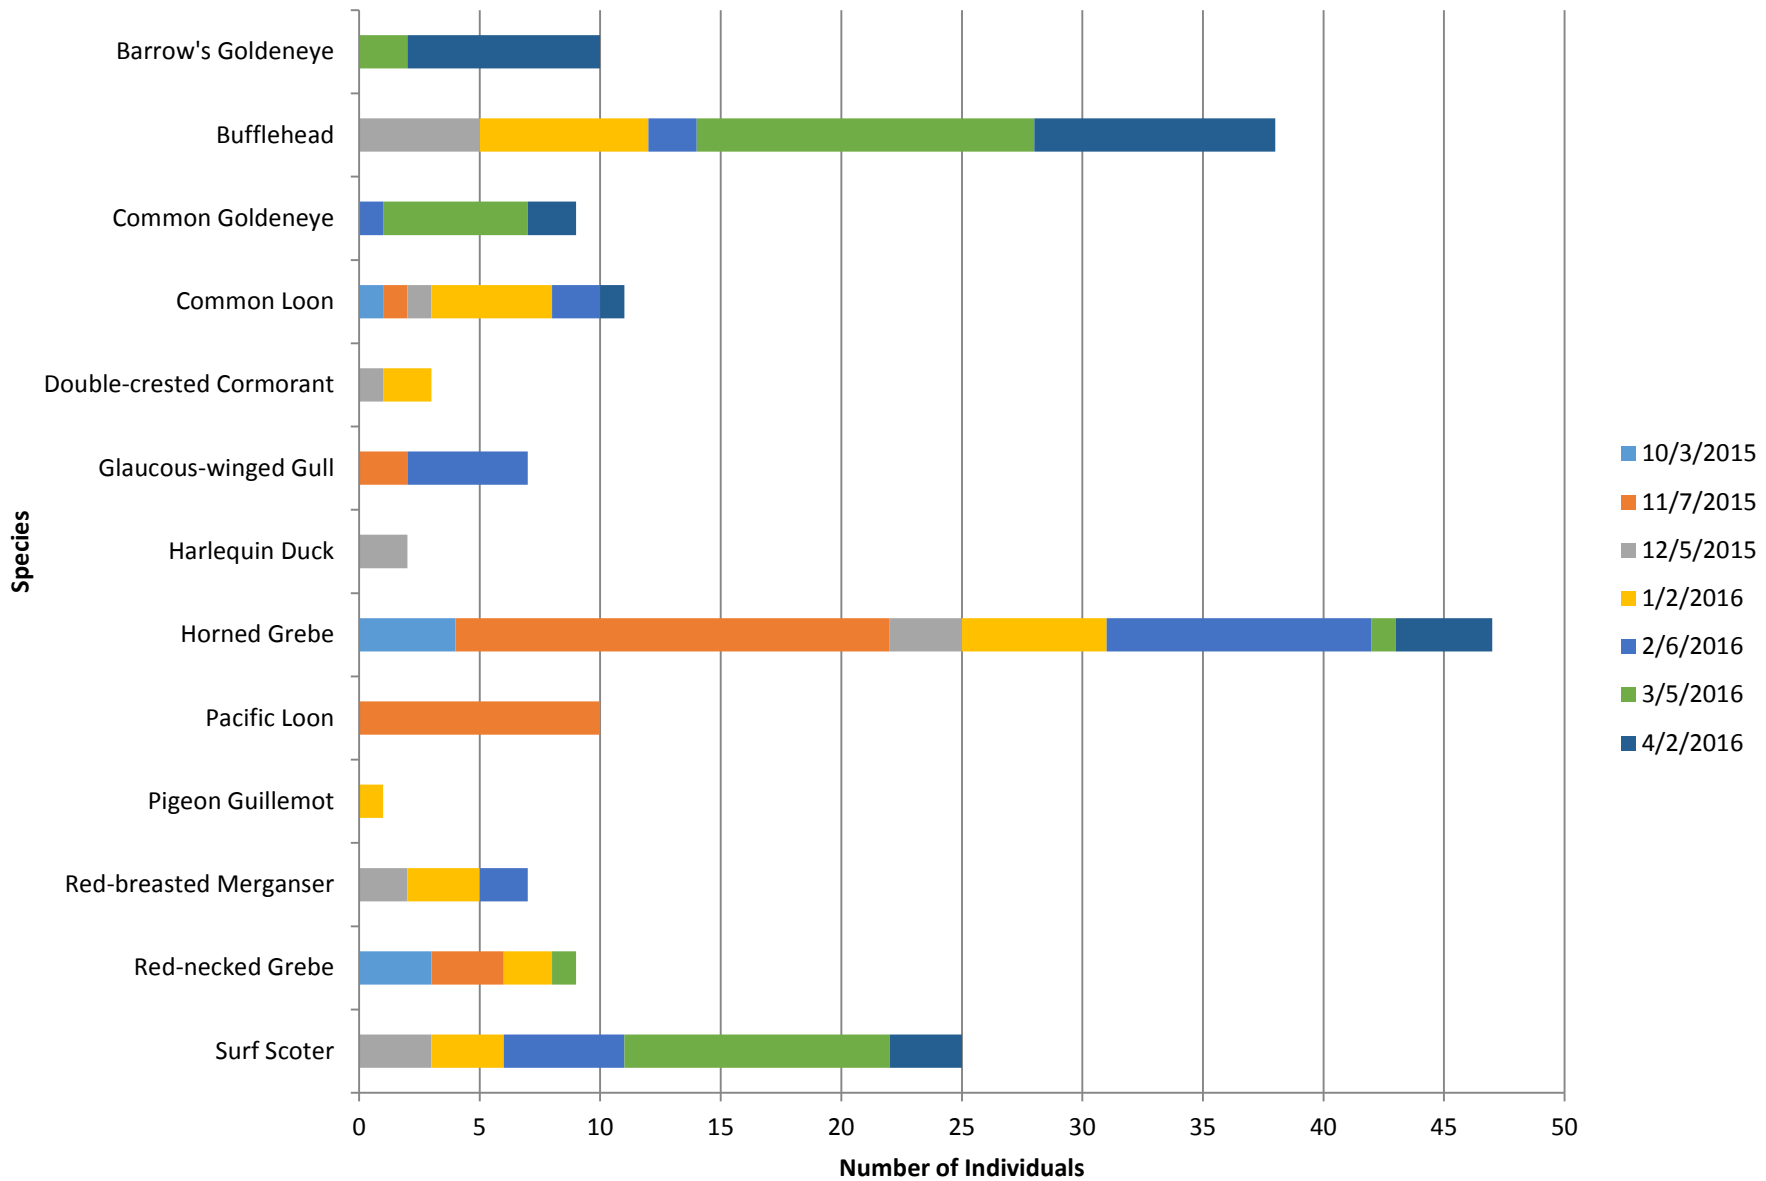

## Glen Landing

Total number of birds by species recorded at site during survey season. Sightings color-coded by month.