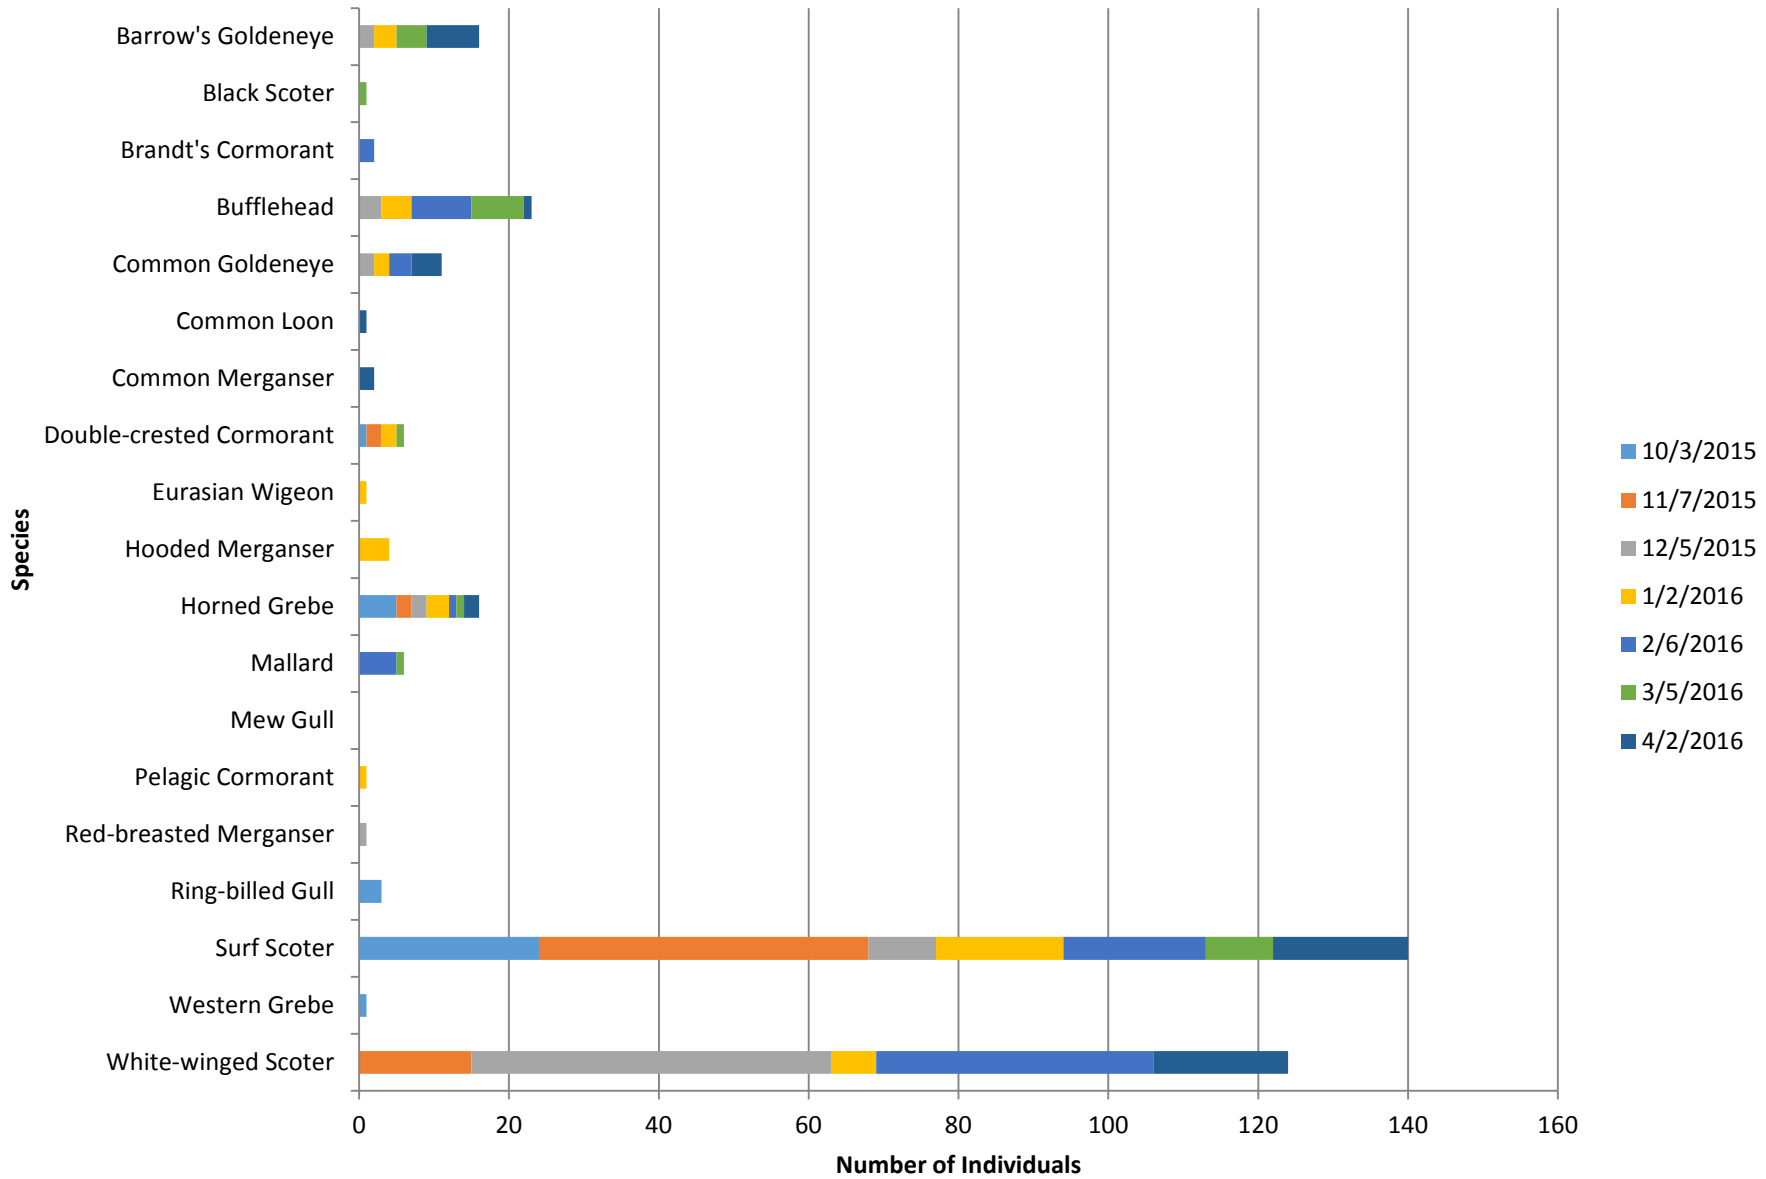

Dockton Park

Total number of birds by species recorded at site during survey season. Sightings color-coded by month.