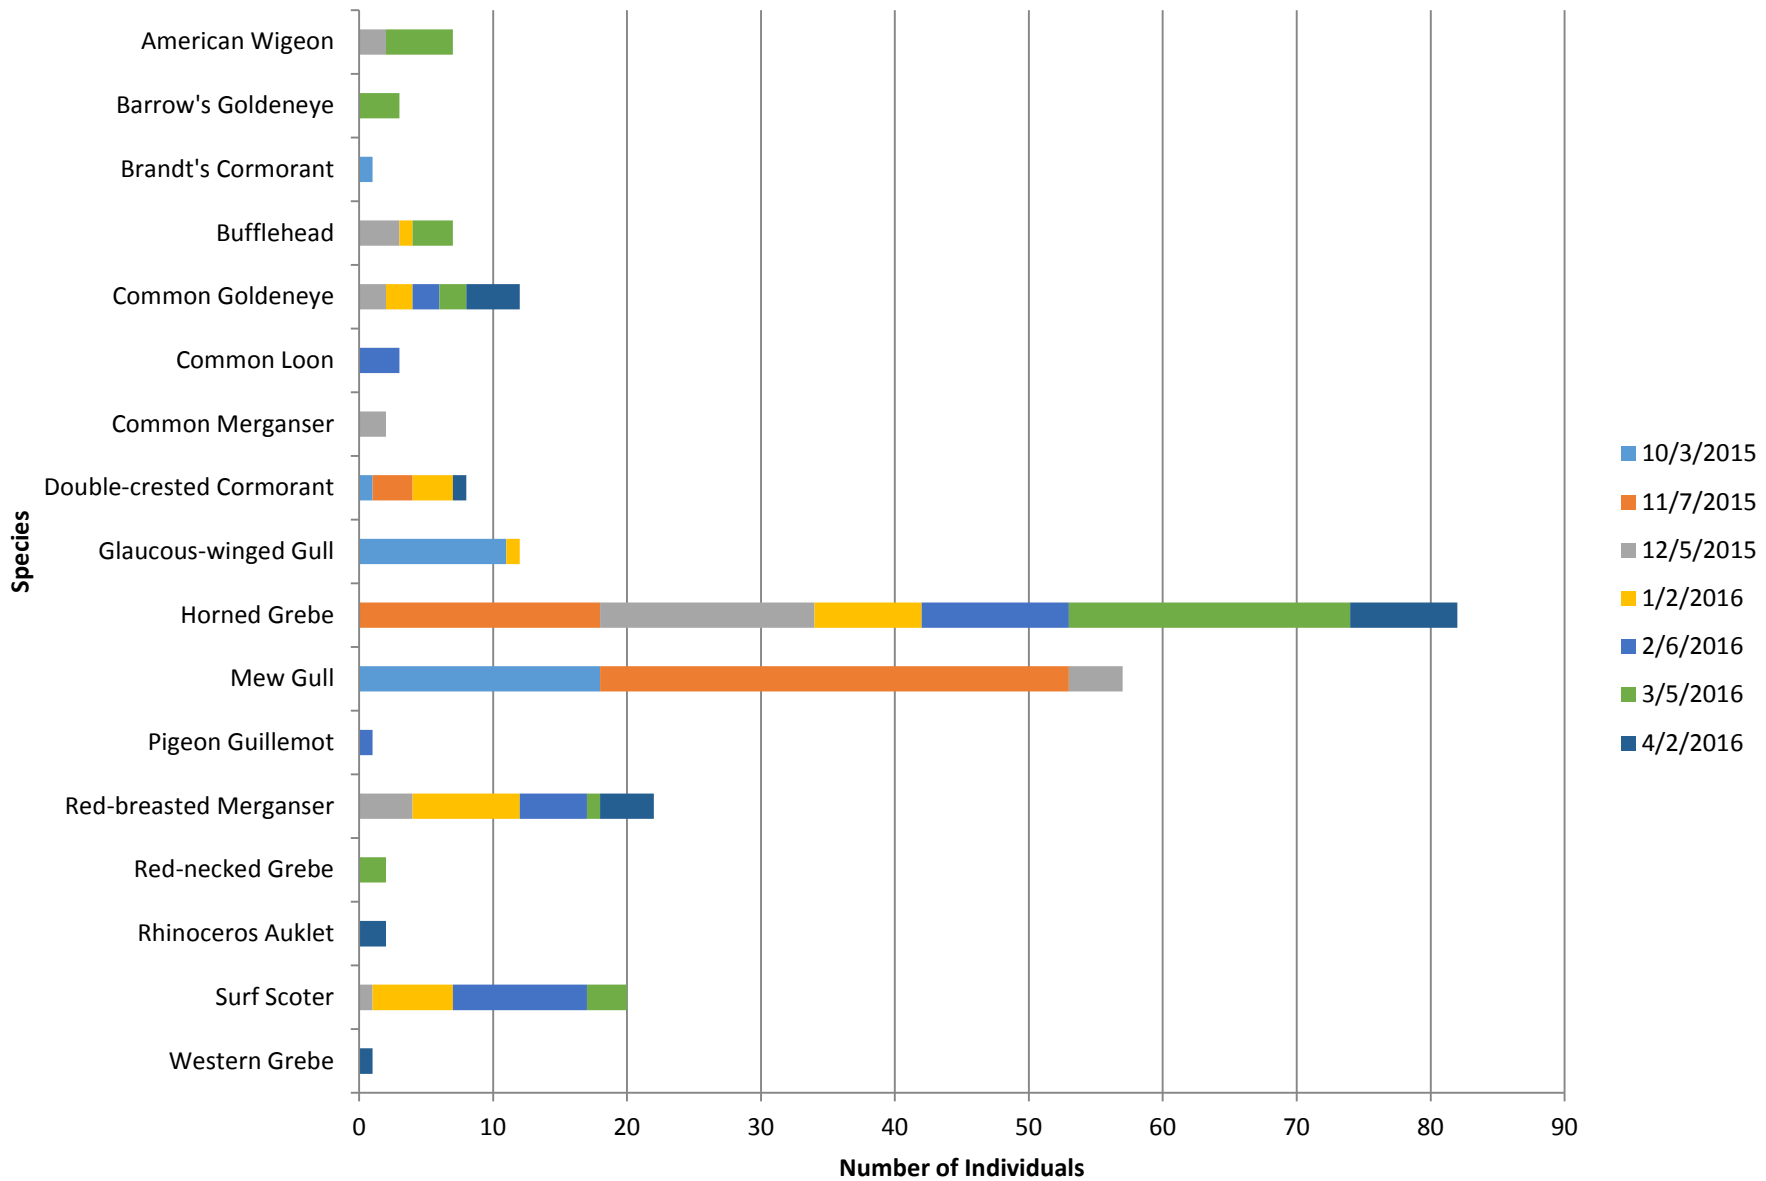

Discovery Park West

Total number of birds by species recorded at site during survey season. Sightings color-coded by month.