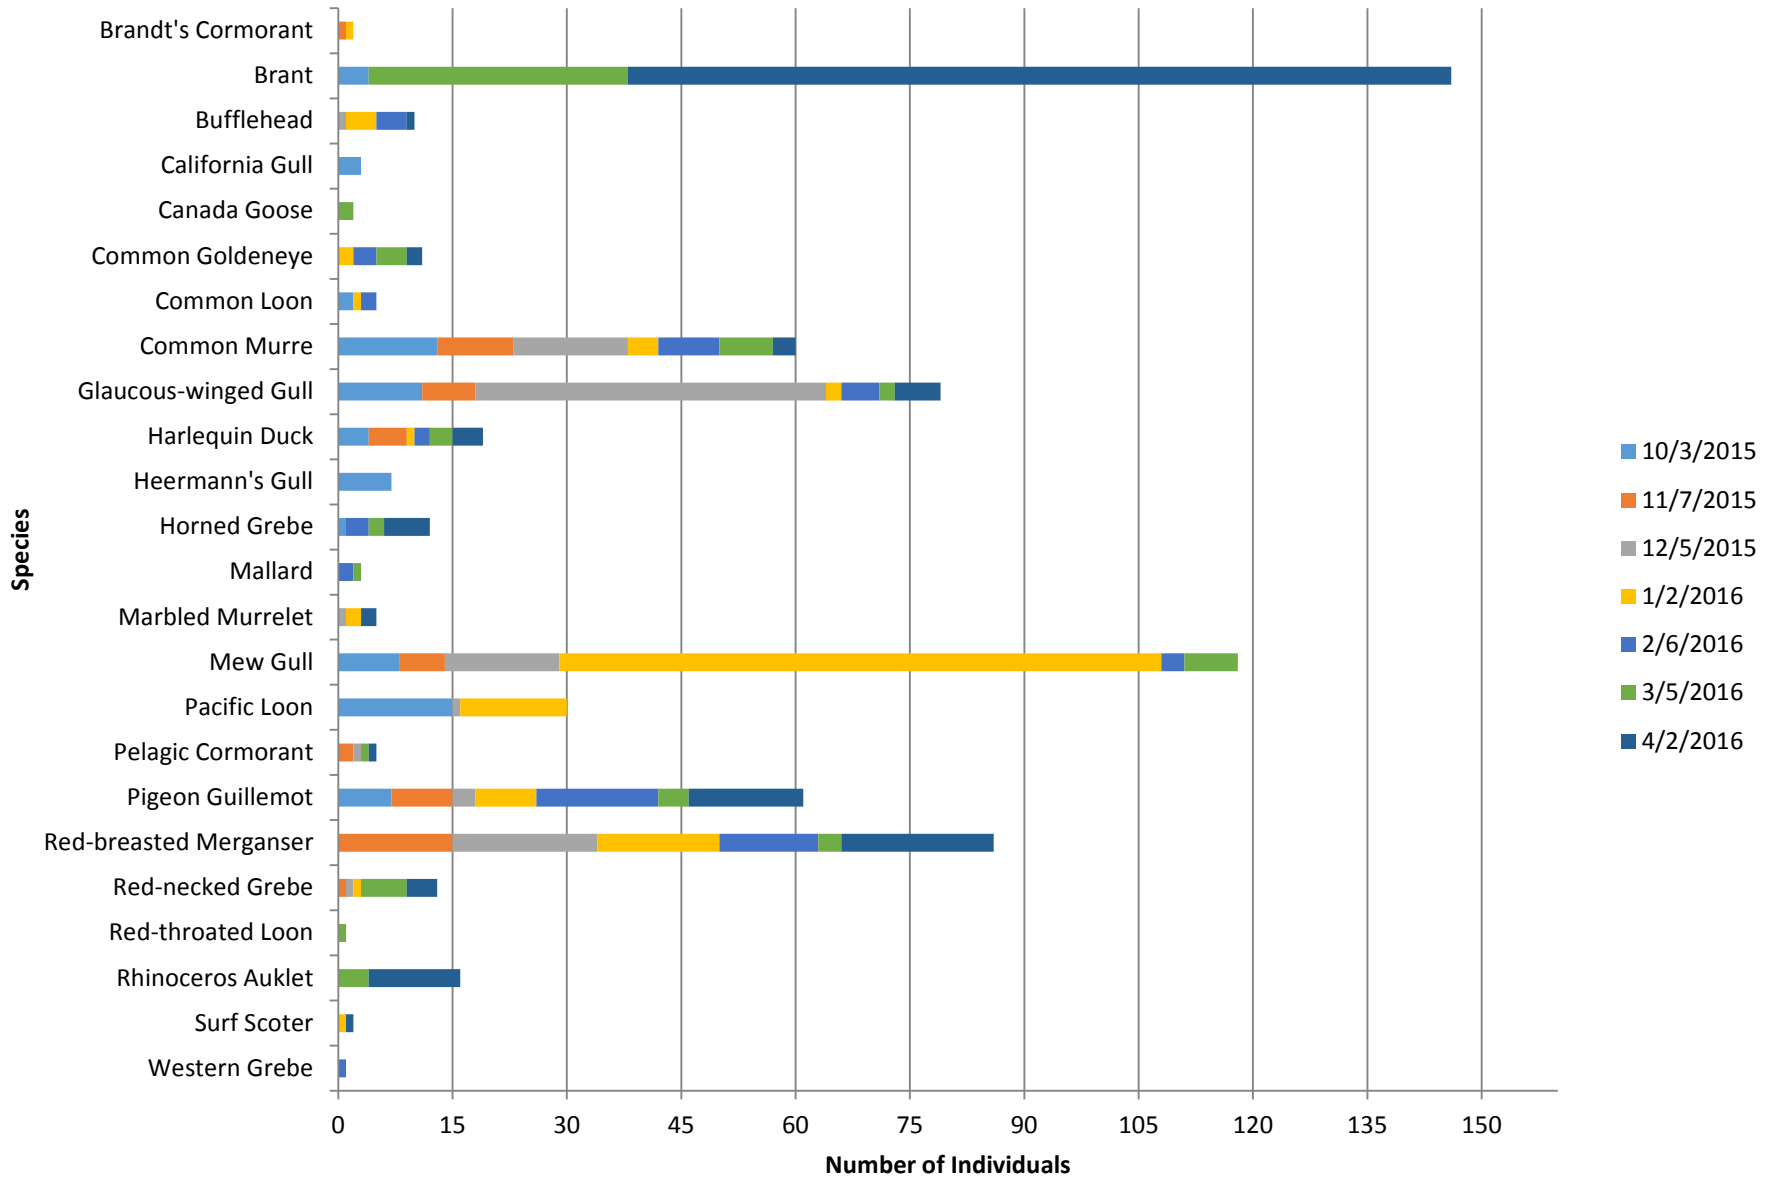

## Diamond Point

Total number of birds by species recorded at site during survey season. Sightings color-coded by month.